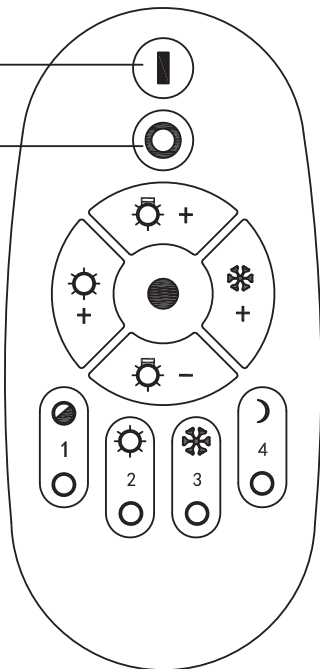

Pairing:

10 sec

->

hold 3sec

ON

OFF

1 2700K 50%/6500K 50%

1 OFF