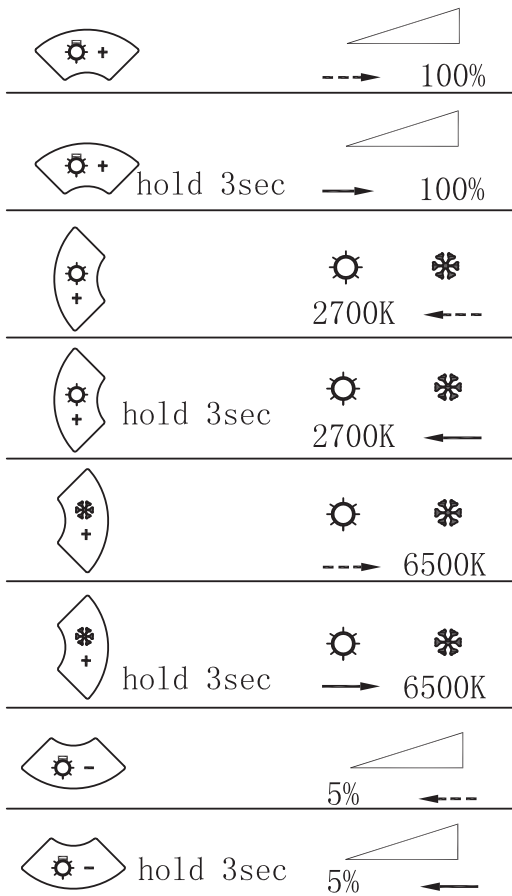

Pairing:

10 sec

->

hold 3sec

ON

OFF

1 2700K 50%/6500K 50%

1 OFF