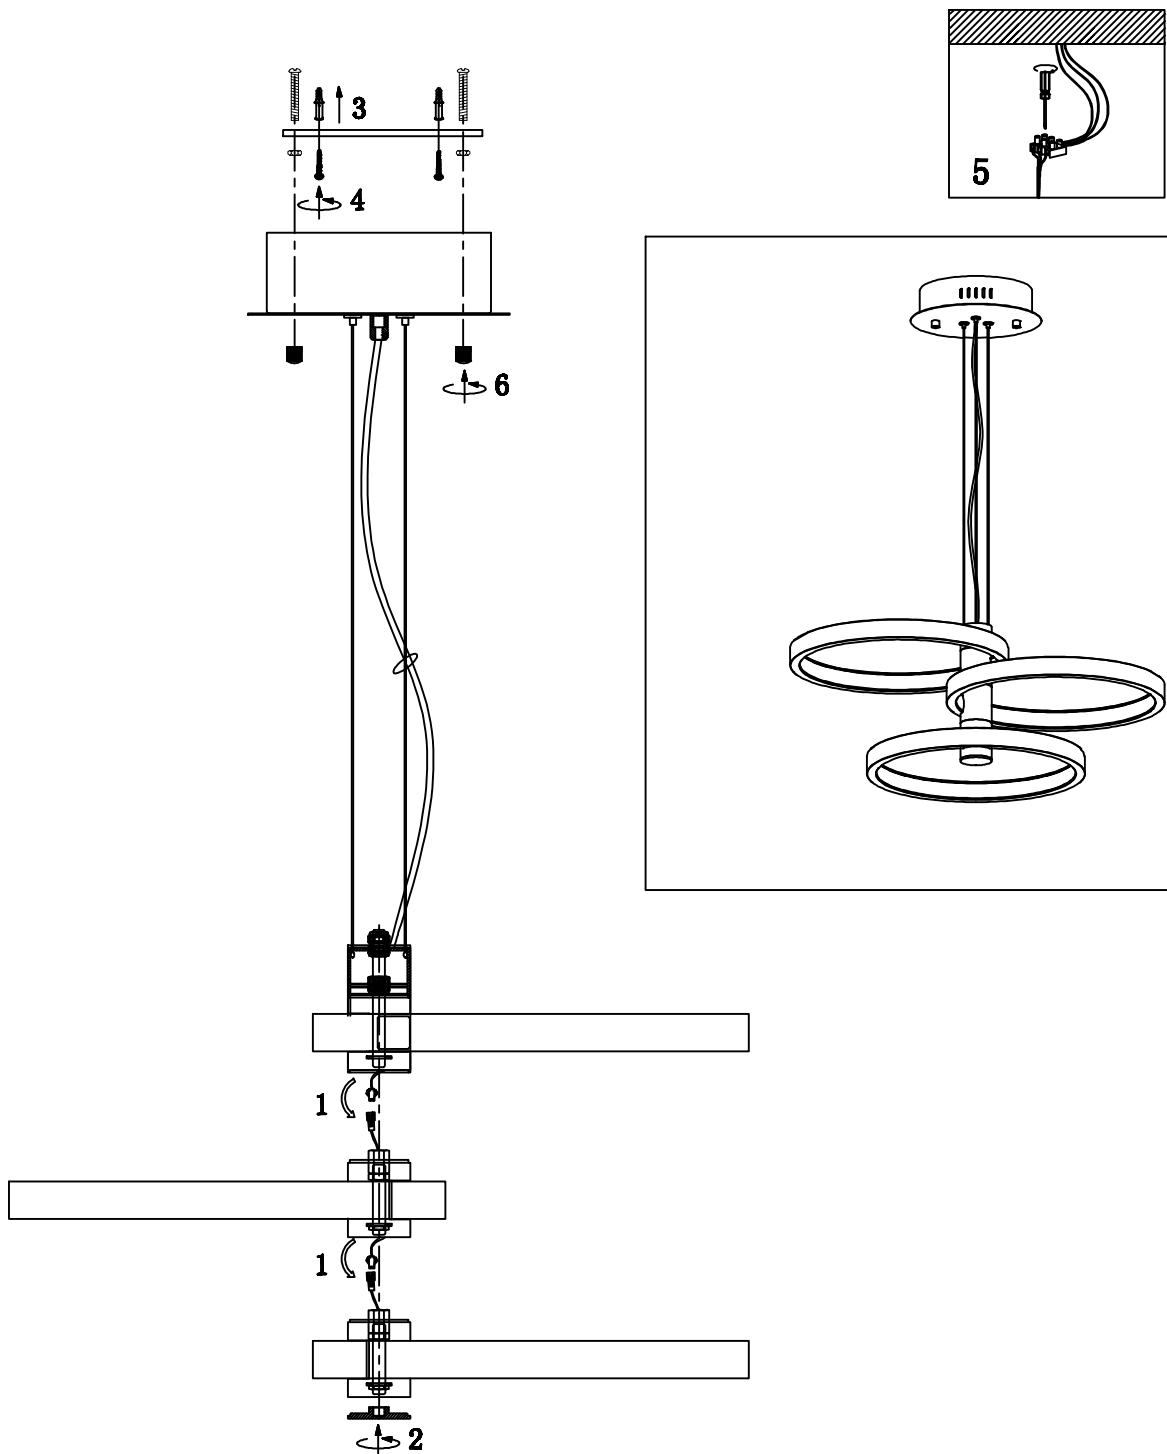

use instruction

NOTE:

1: This lighting only can be used in a room.
2: Do not turn the switch on before assembly.

3: If you want to change the bulb, please turn the switch off, and after the bulb is cold.

Voltage: 220-240V

Bulb: 40W

Lamp holder: LED

Frequency: 50/60Hz

Maintenance and repair

In order to use this product for long, please clean it every month one time. Please use only fine glass cleaner and soft rag to clean the surface always unplug it before cleaning.

Warning:

Do not use gasoline, alcohol to clean it, because it will destroy it.

Model: 2116-3P