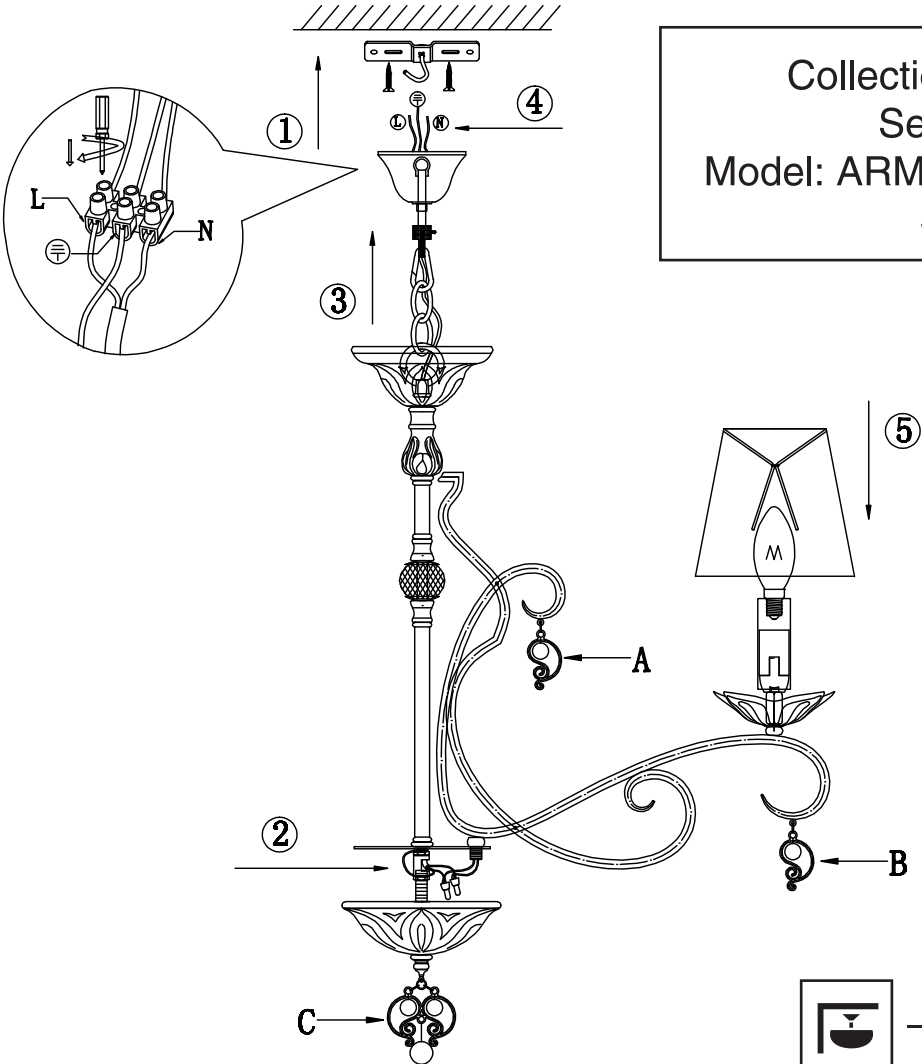

Instruction

Collection: Elegant
Series: Monile
Model: ARM004-08-W
Suspended

A=8
B=8
C=1

 - Suspended

8 x E14 (40w)

MAYTONI
DECORATIVE LIGHTING

www.maytoni.de