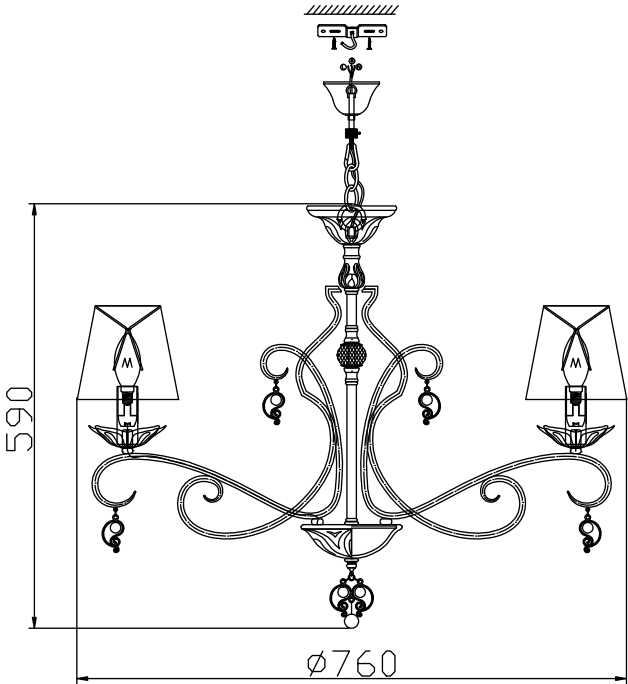

Instruction

Collection: Elegant
Series: Monile
Model: ARM004-08-W
Suspended

A=8
B=8
C=1

 - Suspended

8 x E14 (40w)

MAYTONI
DECORATIVE LIGHTING

www.maytoni.de