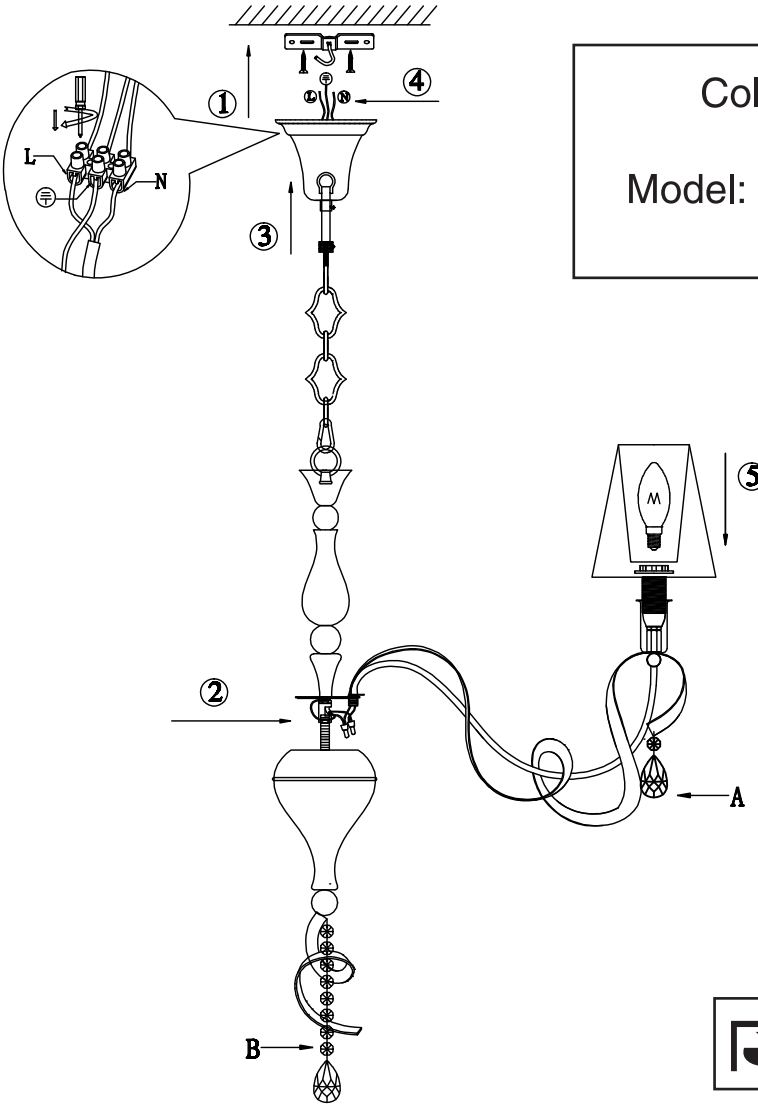

Instruction

Collection: Elegant
Series: Intreccio
Model: ARM010-06-R
Suspended

A=6
B=1

– Suspended

6 x E14 (40w)

MAYTONI
DECORATIVE LIGHTING

www.maytoni.de