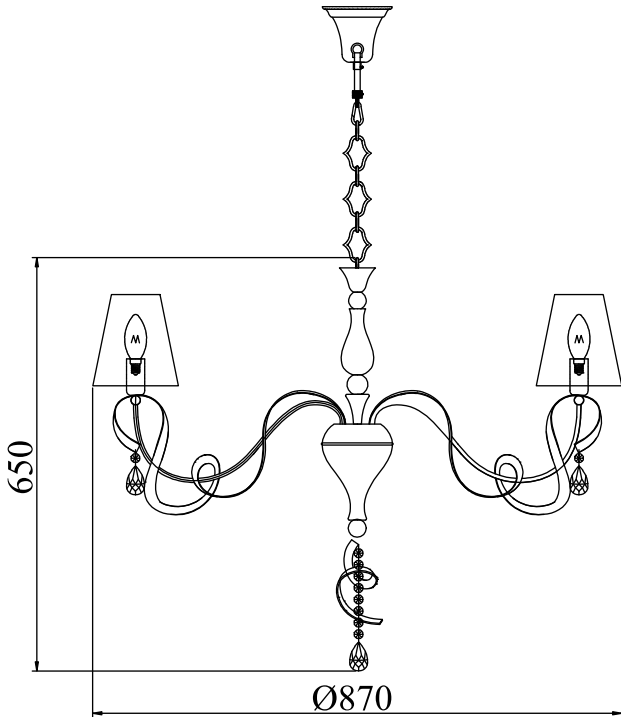

Instruction

Collection: Elegant
Series: Intreccio
Model: ARM010-06-R
Suspended

A=6
B=1

– Suspended

6 x E14 (40w)

MAYTONI
DECORATIVE LIGHTING

www.maytoni.de