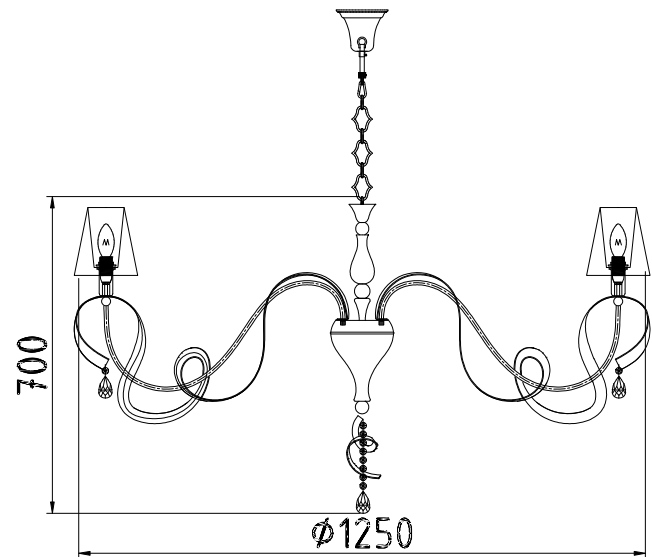

Instruction

Collection: Elegant
Series: Intreccio
Model: ARM010-12-W
Suspended

A=12
B=1

 - Suspended

12 x E14 (40w)

MAYTONI
DECORATIVE LIGHTING
www.maytoni.de