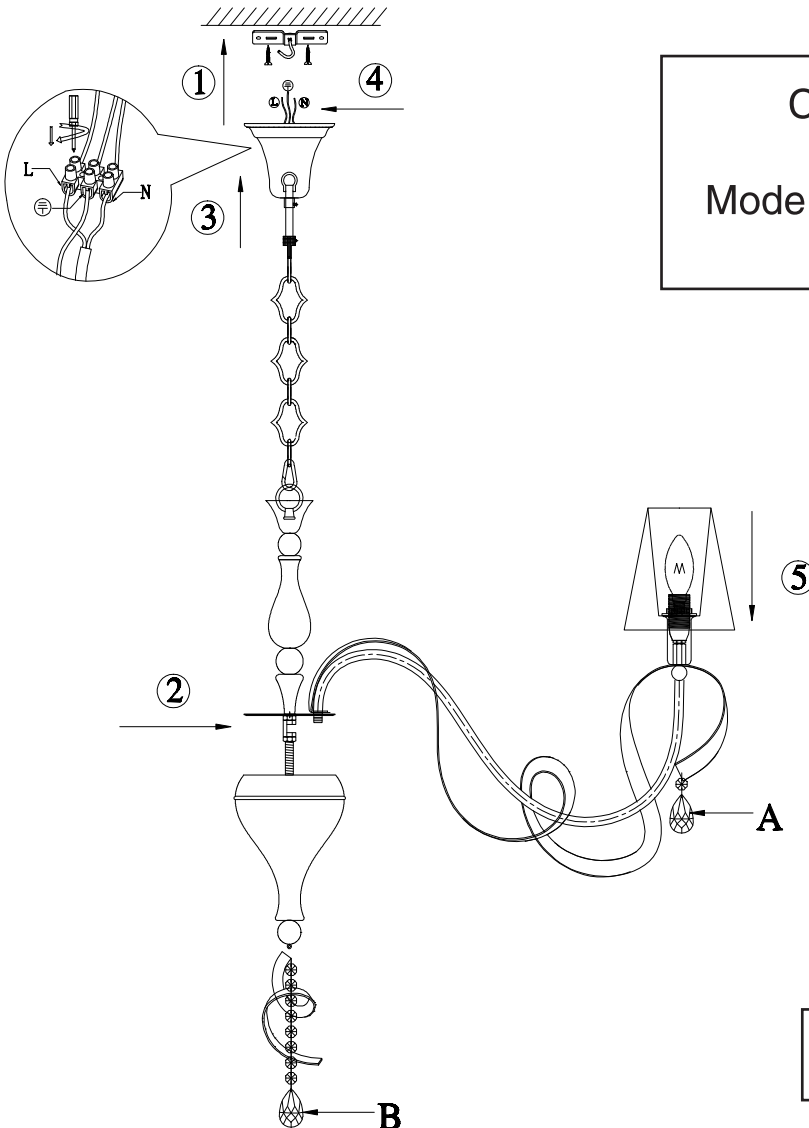

Instruction

Collection: Elegant
Series: Intreccio
Model: ARM010-12-W
Suspended

A=12
B=1

 - Suspended

12 x E14 (40w)

MAYTONI
DECORATIVE LIGHTING
www.maytoni.de