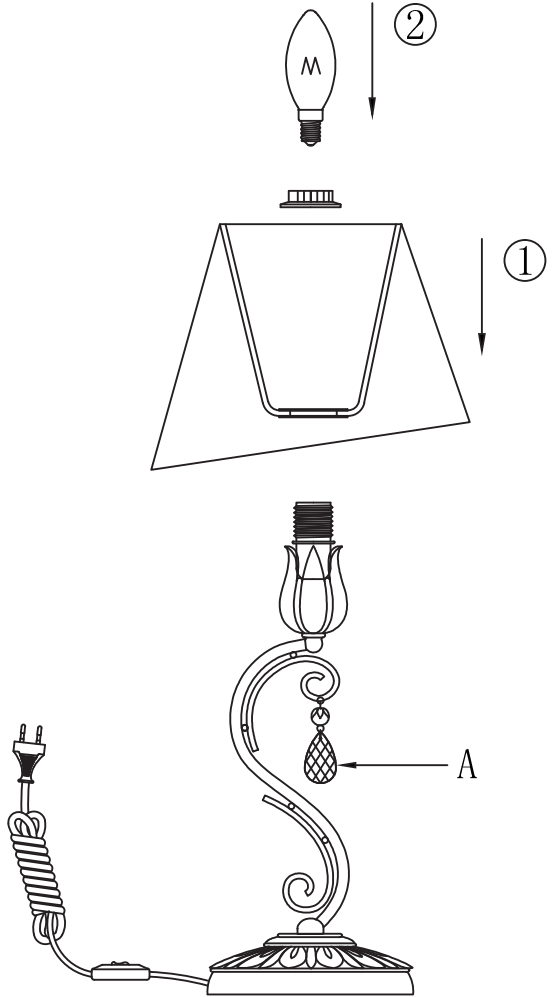

Instruction

Collection: Elegant
Series: Cutie
Model: ARM051-11-G
Mobile

A=1

1 x E14 (40w)

MAYTONI
DECORATIVE LIGHTING
www.maytoni.de