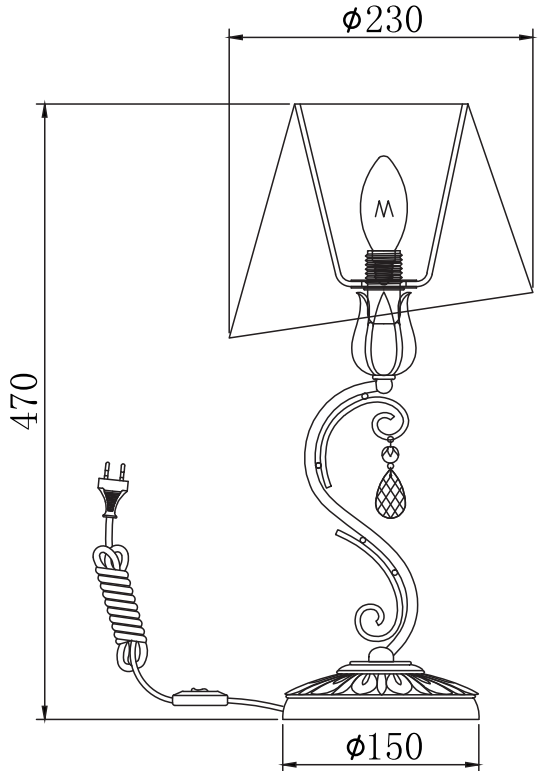

Instruction

Collection: Elegant
Series: Cutie
Model: ARM051-11-G
Mobile

A=1

1 x E14 (40w)

MAYTONI
DECORATIVE LIGHTING
www.maytoni.de