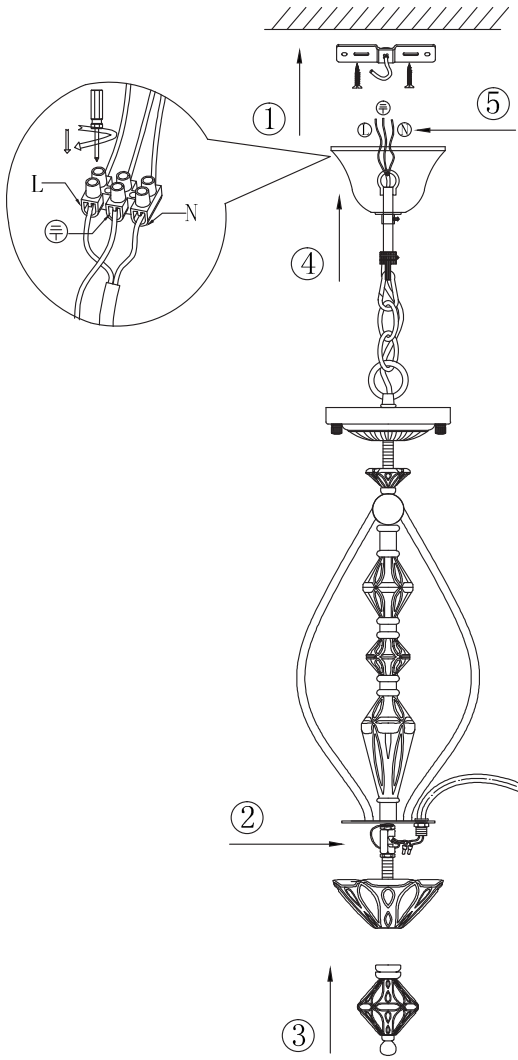

Instruction

Collection: Elegant
Series: Monsoon
Model: ARM154-06-S
Suspended

A=6

 - Suspended

6 x E14 (40w)

MAYTONI
DECORATIVE LIGHTING

www.maytoni.de