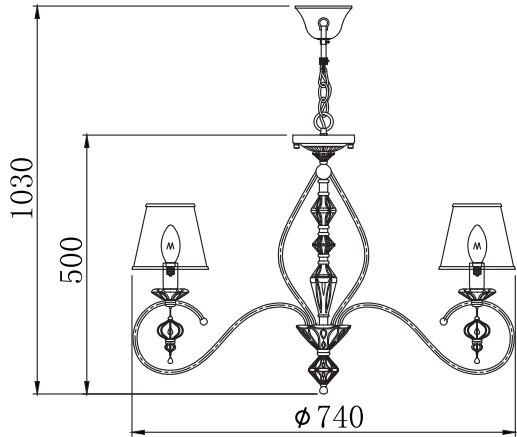

Instruction

Collection: Elegant
Series: Monsoon
Model: ARM154-06-S
Suspended

A=6

 - Suspended

6 x E14 (40w)

MAYTONI
DECORATIVE LIGHTING

www.maytoni.de