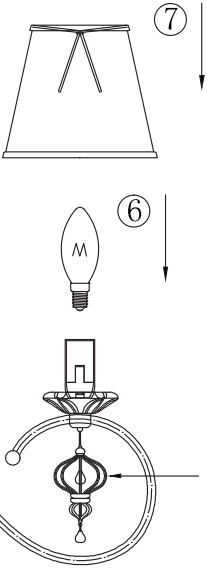

Instruction

Collection: Elegant
Series: Monsoon
Model: ARM154-06-S
Suspended

A=6

 - Suspended

6 x E14 (40w)

MAYTONI
DECORATIVE LIGHTING

www.maytoni.de