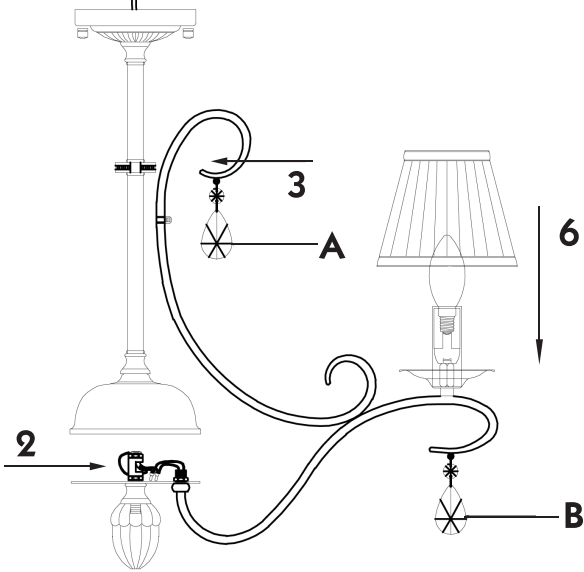

Instruction

Collection: Elegant
Series: Brionia
Model: ARM172-08-G
Suspended

A = 8
B = 8

 - Suspended

8 x E14 (40w)

MAYTONI
DECORATIVE LIGHTING
www.maytoni.de