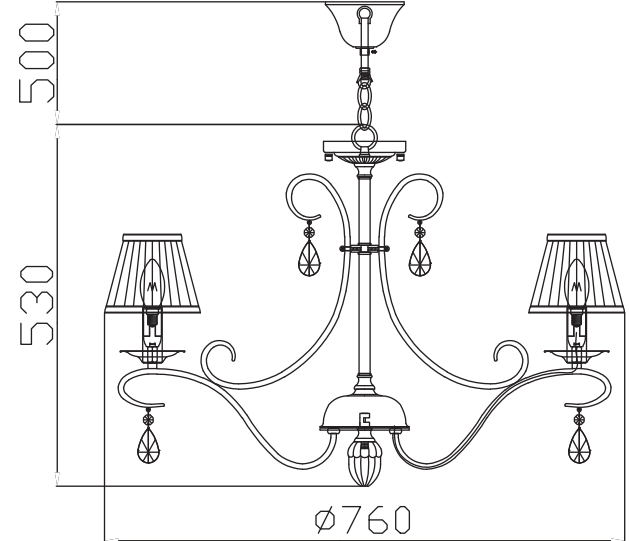

Instruction

Collection: Elegant
Series: Brionia
Model: ARM172-08-G
Suspended

A = 8
B = 8

 - Suspended

8 x E14 (40w)

MAYTONI
DECORATIVE LIGHTING
www.maytoni.de