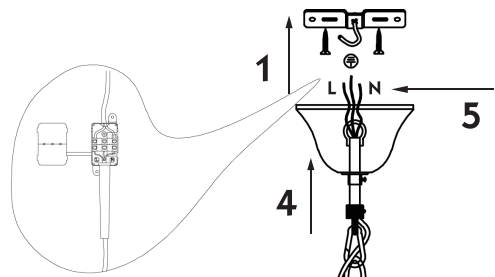

Instruction

Collection: Elegant
Series: Brionia
Model: ARM172-08-G
Suspended

A = 8
B = 8

 - Suspended

8 x E14 (40w)

MAYTONI
DECORATIVE LIGHTING
www.maytoni.de