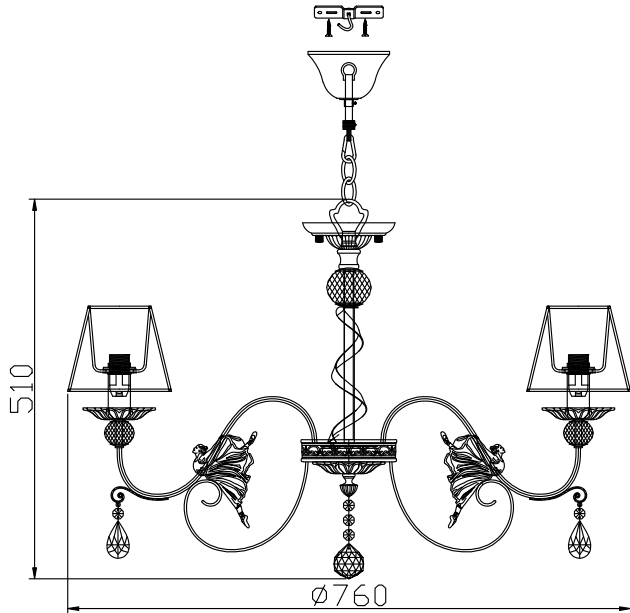

Instruction

Collection: Elegant
Series: Elina
Model: ARM222-08-G
Suspended

A=8
B=1

 – Suspended

8 x E14 (40w)

MAYTONI
DECORATIVE LIGHTING
www.maytoni.de