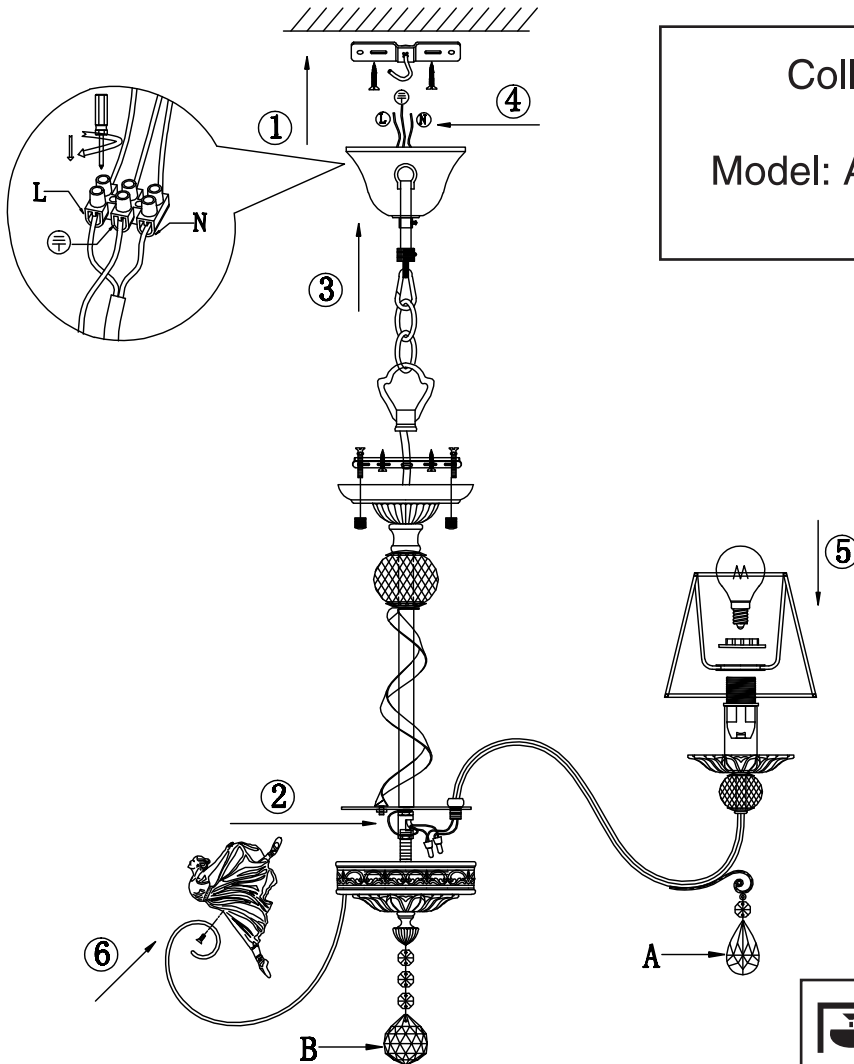

Instruction

Collection: Elegant
Series: Elina
Model: ARM222-08-G
Suspended

A=8
B=1

 – Suspended

8 x E14 (40w)

MAYTONI
DECORATIVE LIGHTING
www.maytoni.de