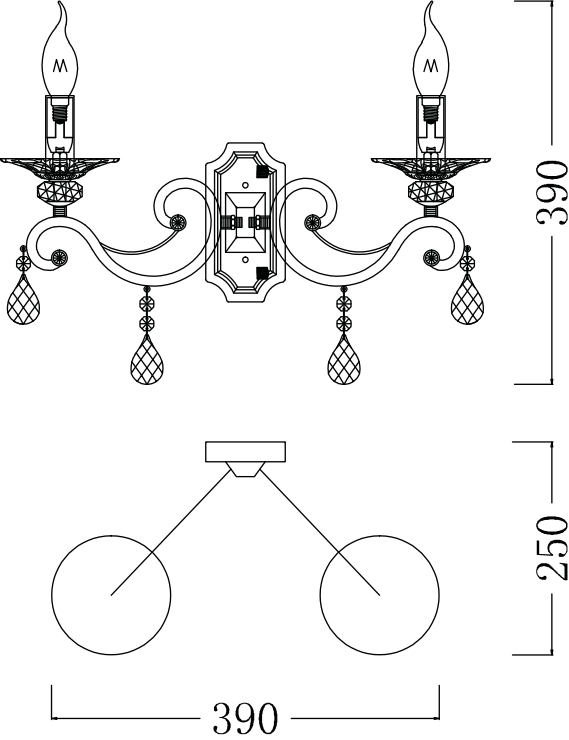

Instruction

Collection: Elegant
Series: Grace
Model: ARM247-02-G
Wall-mounted

A = 2
B = 2

2 x E14 (40w)

MAYTONI
DECORATIVE LIGHTING

www.maytoni.de