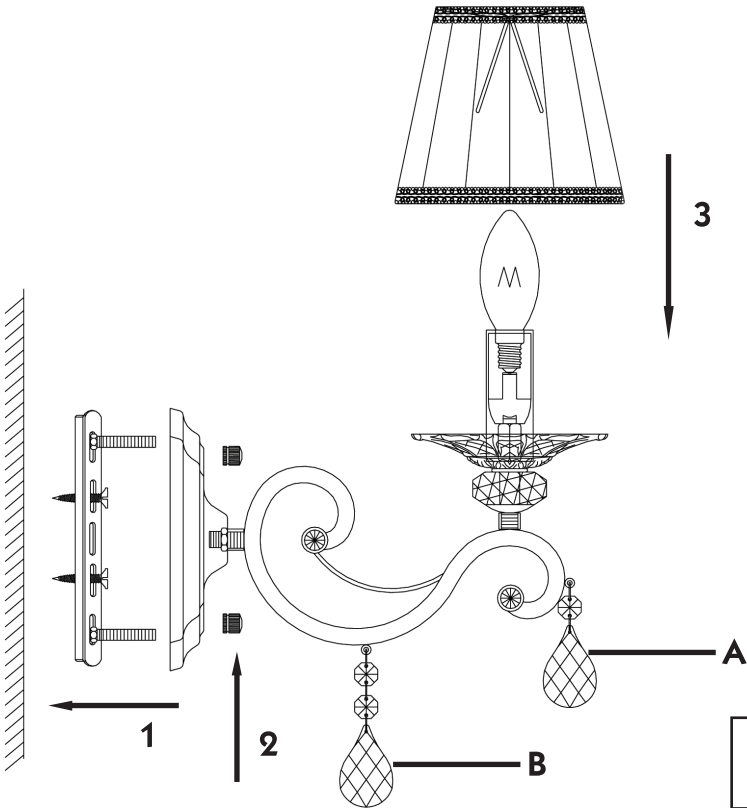

Instruction

Collection: Elegant
Series: Grace
Model: ARM247-02-G
Wall-mounted

A = 2
B = 2

2 x E14 (40w)

MAYTONI
DECORATIVE LIGHTING

www.maytoni.de