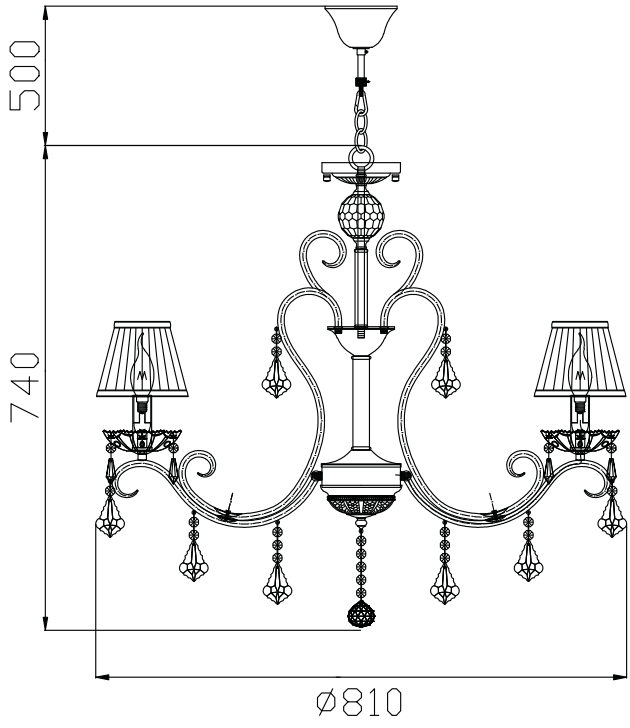

# Instruction

Collection: Elegant  
 Series: Triumph  
 Model: ARM288-08-G  
 Suspended

- A = 8
- B = 32
- C = 8
- D = 8
- E = 8
- F = 1

  
 8 x E14 (40w)

**MAYTONI**  
 DECORATIVE LIGHTING  
[www.maytoni.de](http://www.maytoni.de)