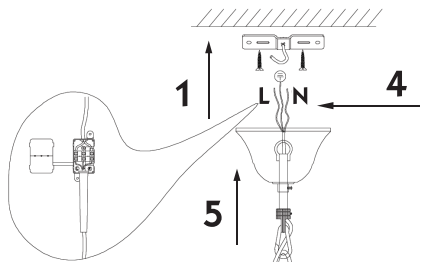

# Instruction

Collection: Elegant  
 Series: Triumph  
 Model: ARM288-08-G  
 Suspended

- A = 8
- B = 32
- C = 8
- D = 8
- E = 8
- F = 1

  
 8 x E14 (40w)

**MAYTONI**  
 DECORATIVE LIGHTING  
[www.maytoni.de](http://www.maytoni.de)