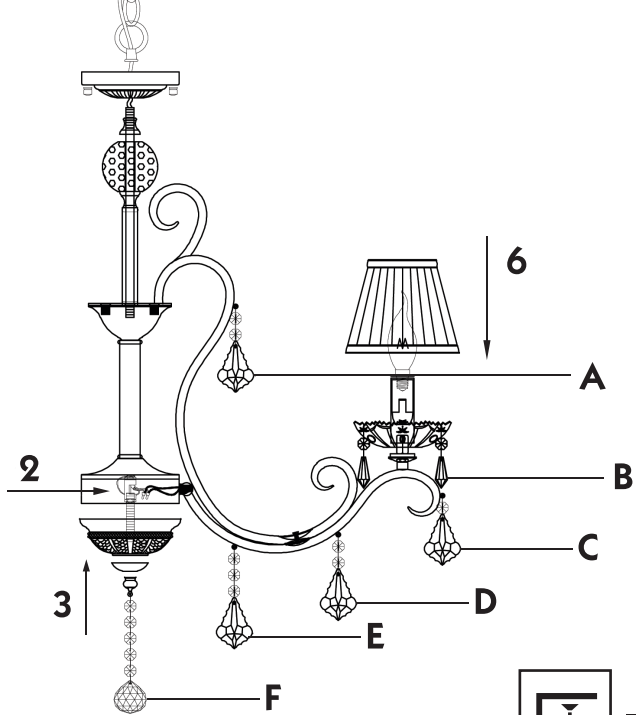

# Instruction

Collection: Elegant  
 Series: Triumph  
 Model: ARM288-08-G  
 Suspended

- A = 8
- B = 32
- C = 8
- D = 8
- E = 8
- F = 1

  
 8 x E14 (40w)

**MAYTONI**  
 DECORATIVE LIGHTING  
[www.maytoni.de](http://www.maytoni.de)