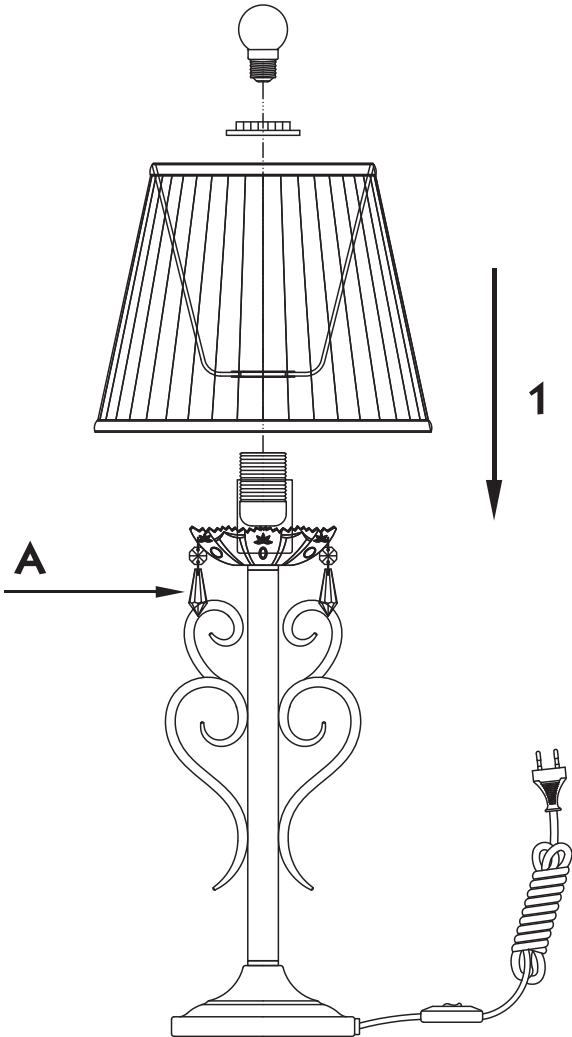

Instruction

Collection: Elegant
Series: Triumph
Model: ARM288-22-G
Mobile

A = 4

1 x E27 (40w)

MAYTONI
DECORATIVE LIGHTING

www.maytoni.de