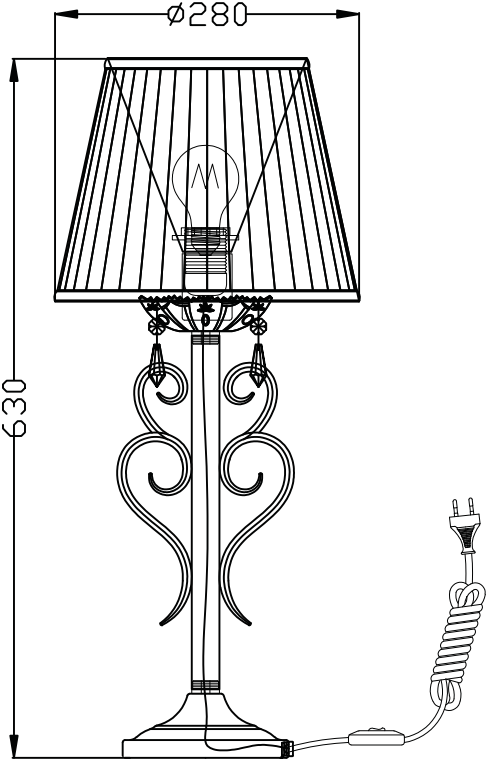

Instruction

Collection: Elegant
Series: Triumph
Model: ARM288-22-G
Mobile

A = 4

1 x E27 (40w)

MAYTONI
DECORATIVE LIGHTING

www.maytoni.de