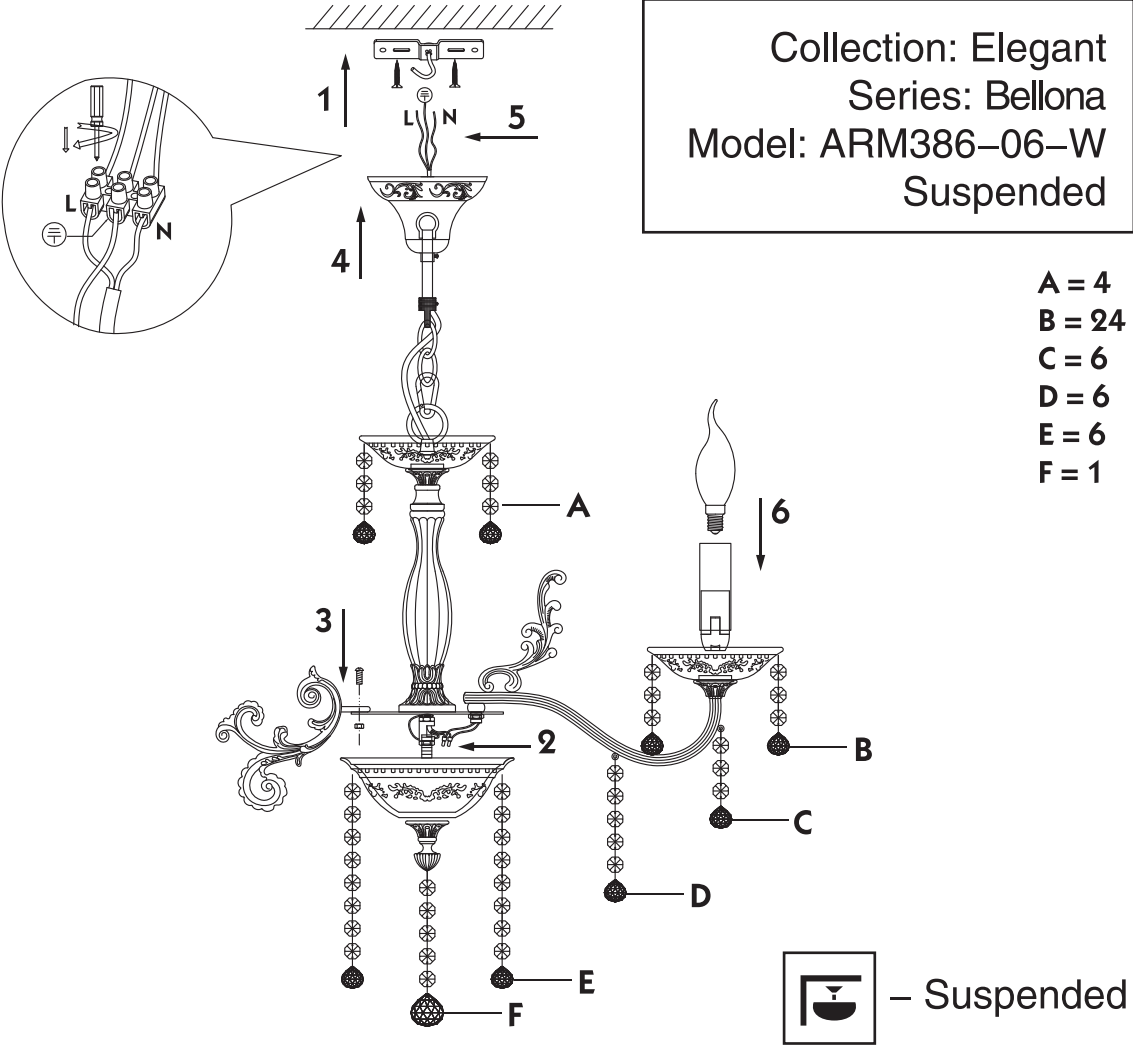

Instruction

6 x E14 (60w)

MAYTONI
DECORATIVE LIGHTING

www.maytoni.de