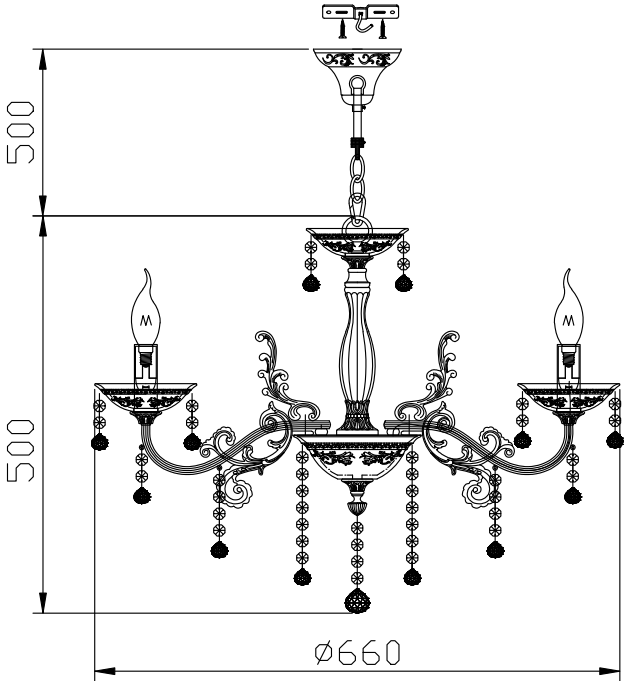

Instruction

6 x E14 (60w)

MAYTONI
DECORATIVE LIGHTING

www.maytoni.de