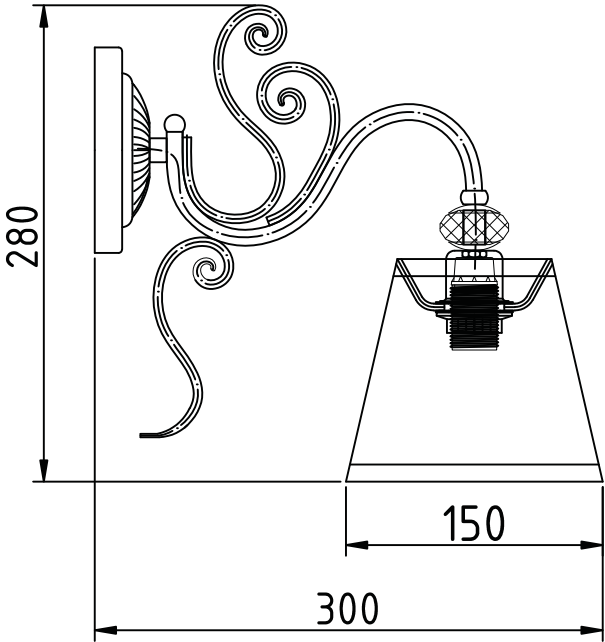

Instruction

Collection: Elegant
Series: Vintage
Model: ARM420-01-R
Wall-mounted

– Wall-mounted

1 x E14 (40w)

MAYTONI
DECORATIVE LIGHTING

www.maytoni.de