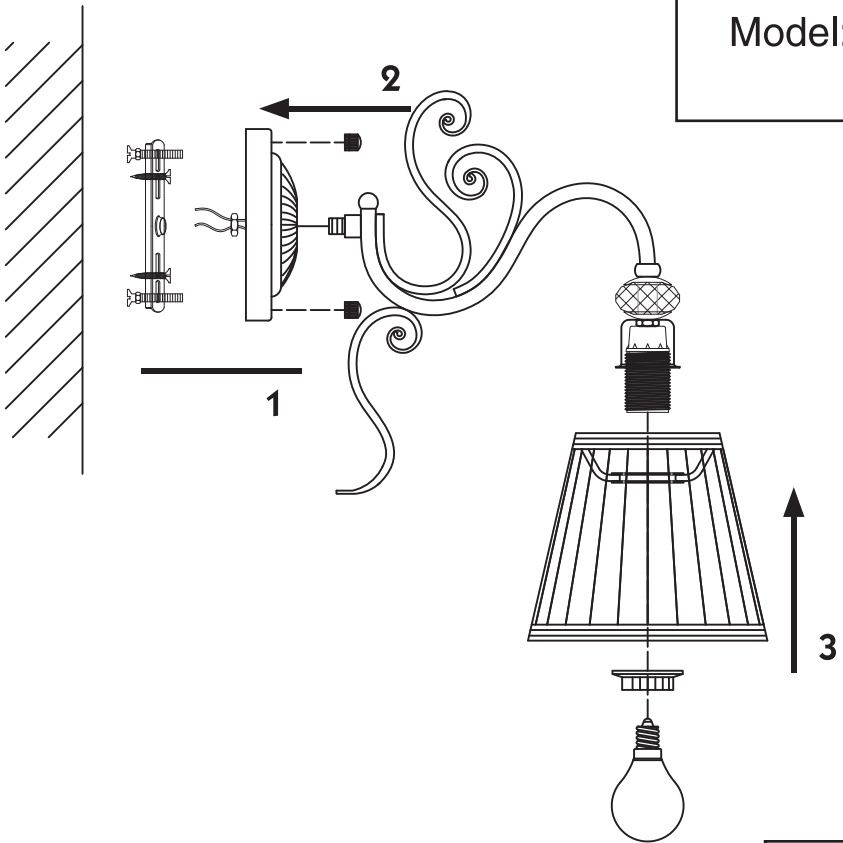

Instruction

Collection: Elegant
Series: Vintage
Model: ARM420-01-R
Wall-mounted

– Wall-mounted

1 x E14 (40w)

MAYTONI
DECORATIVE LIGHTING

www.maytoni.de