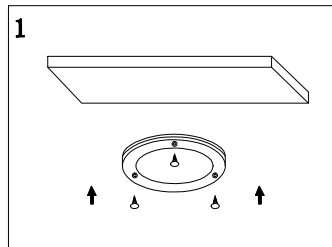

Instruction

C045CL-L9W4K

MAX 9W
550 Lumen

Model: C045CL-L9W4K
Collection: Ceiling & Wall
Series: Remous

Ceiling Lamps