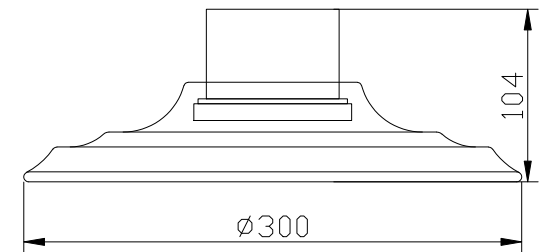

Instruction

C045CL-L9W4K

MAX 9W
550 Lumen

Model: C045CL-L9W4K
Collection: Ceiling & Wall
Series: Remous

Ceiling Lamps