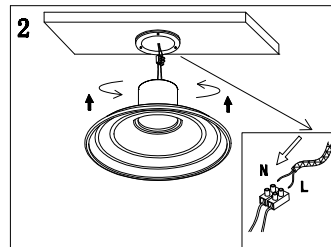

Instruction

C045CL-L9W4K

MAX 9W
550 Lumen

Model: C045CL-L9W4K
Collection: Ceiling & Wall
Series: Remous

Ceiling Lamps