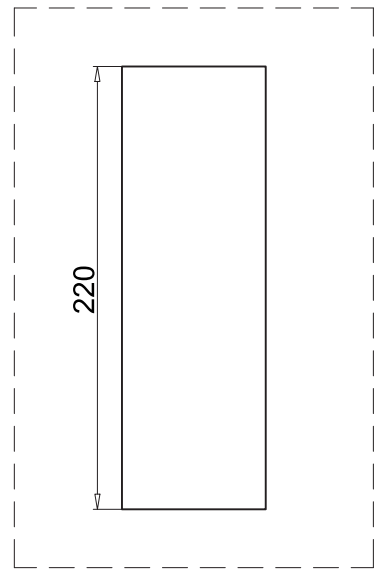

Instruction

Collection: Wall & Ceiling
Series: Parma
Model: C190-WL-02-W
Wall lamp

 – Wall lamp

2 x G9 (5w)

MAYTONI
DECORATIVE LIGHTING

www.maytoni.de