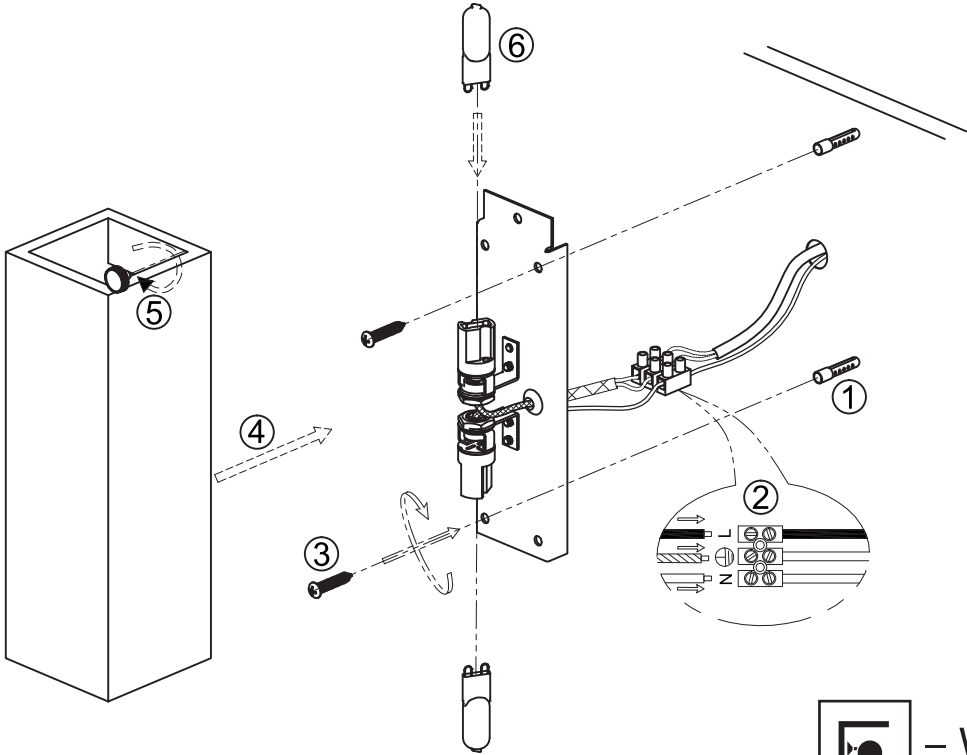

Instruction

Collection: Wall & Ceiling
Series: Parma
Model: C190-WL-02-W
Wall lamp

 – Wall lamp

2 x G9 (5w)

MAYTONI
DECORATIVE LIGHTING

www.maytoni.de