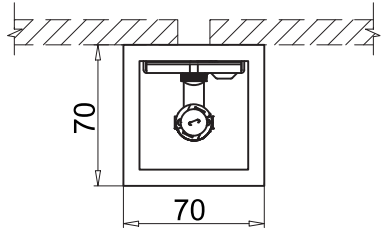

Instruction

Collection: Wall & Ceiling
Series: Parma
Model: C190-WL-02-W
Wall lamp

 – Wall lamp

2 x G9 (5w)

MAYTONI
DECORATIVE LIGHTING

www.maytoni.de