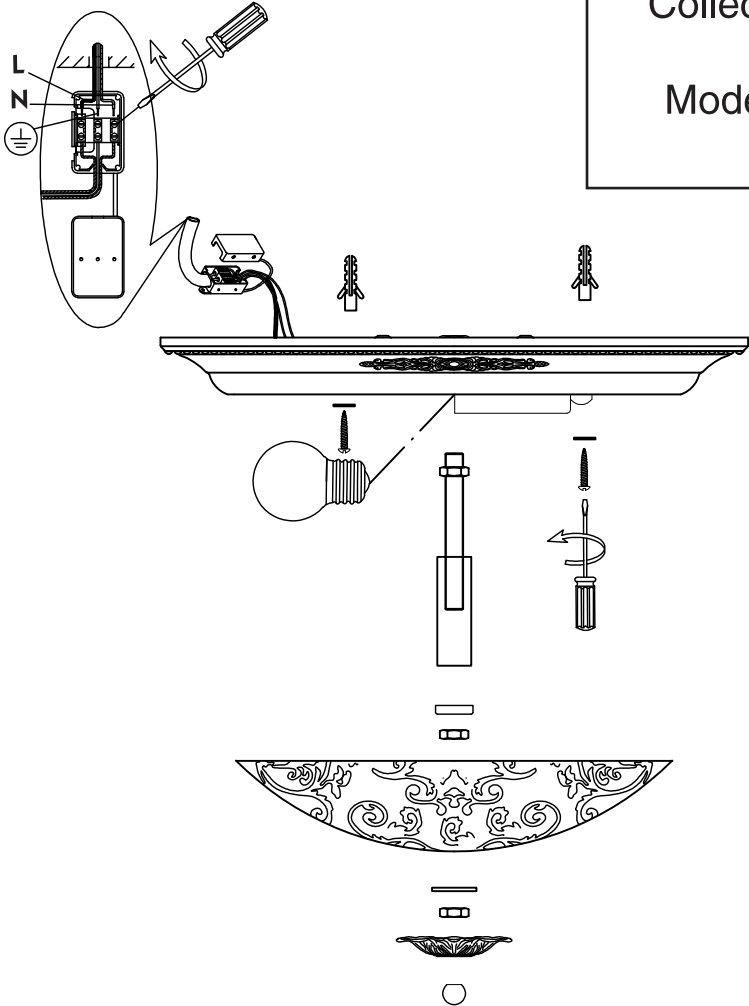

Instruction

Collection: Wall & Ceiling
Series: Diametrik
Model: C907-CL-02-W
Ceiling lamp

 – Ceiling lamp

2 x E14 (40w)

MAYTONI
DECORATIVE LIGHTING

www.maytoni.de