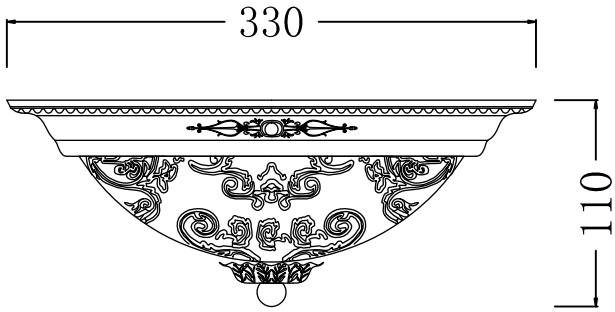

Instruction

Collection: Wall & Ceiling
Series: Diametrik
Model: C907-CL-02-W
Ceiling lamp

 – Ceiling lamp

2 x E14 (40w)

MAYTONI
DECORATIVE LIGHTING

www.maytoni.de