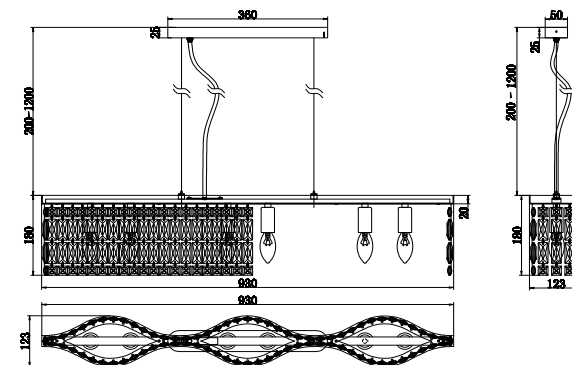

Instruction

DIA005PL-06CH

6 x E14 (60W)

Model: DIA005PL-06CH
Collection: Diamant Crystal
Series: Dune

Ceiling Lamps