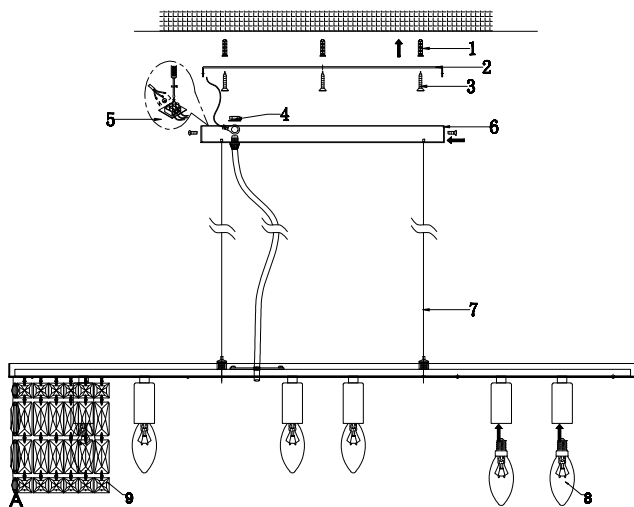

Instruction

DIA005PL-06CH

6 x E14 (60W)

Model: DIA005PL-06CH
Collection: Diamant Crystal
Series: Dune

Ceiling Lamps