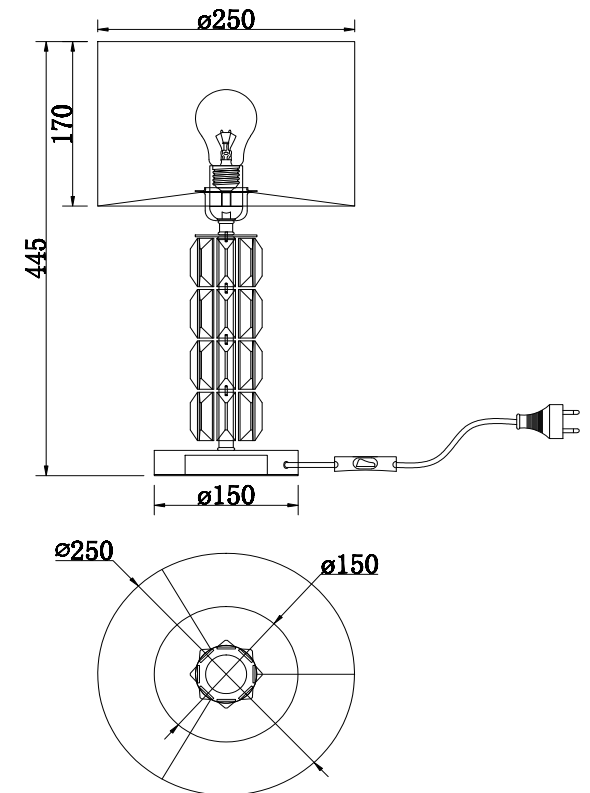

Instruction

DIA008TL-01CH

1 x E27 (40W)

Model: DIA008TL-01CH
Collection: Diamant Crystal
Series: Talento

Table Lamps