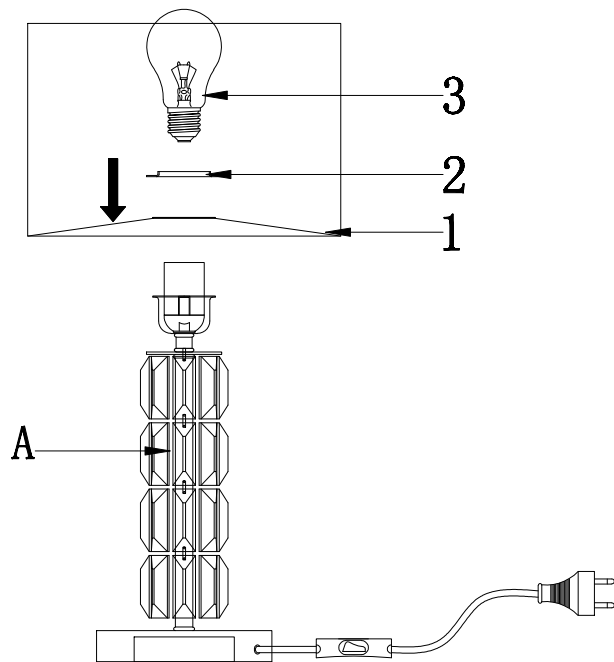

Instruction

DIA008TL-01CH

1 x E27 (40W)

Model: DIA008TL-01CH
Collection: Diamant Crystal
Series: Talento

Table Lamps