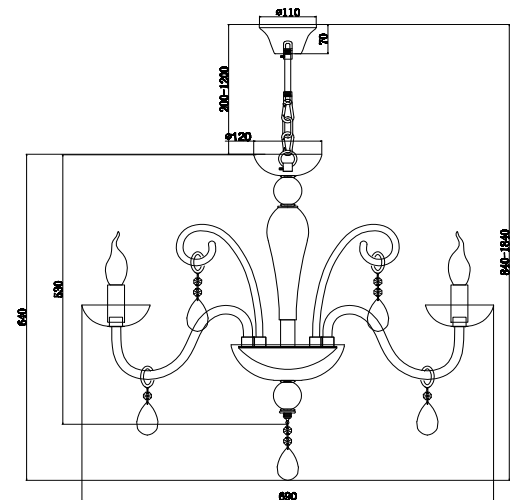

Instruction

DIA011PL-06W

6 x E14 (40W)

Ceiling Lamps

Model: DIA011PL-06W
Collection: Diamant Crystal
Series: Cecilia