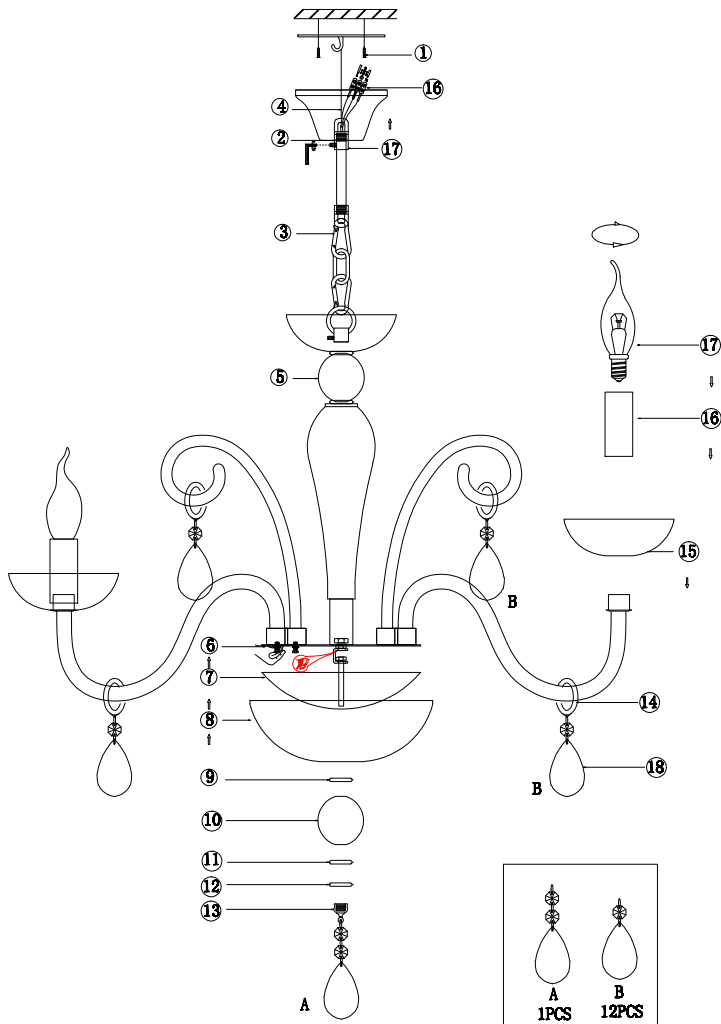

Instruction

DIA011PL-06W

6 x E14 (40W)

Ceiling Lamps

Model: DIA011PL-06W
Collection: Diamant Crystal
Series: Cecilia