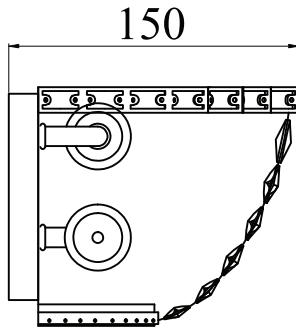

Instruction

Collection: Diamant crystal
Series: Basfor
Model: DIA100-WL-02-G
Wall

– Wall

2 x E14 (60w)

MAYTONI
DECORATIVE LIGHTING

www.maytoni.de