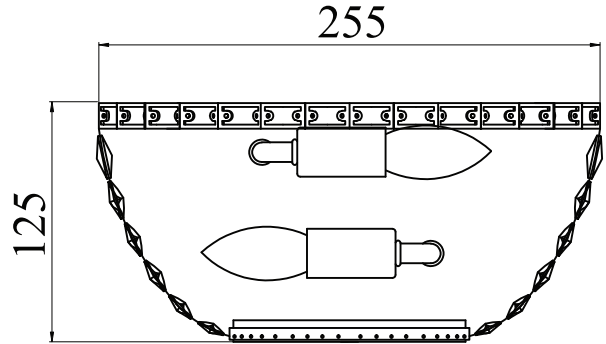

Instruction

Collection: Diamant crystal
Series: Basfor
Model: DIA100-WL-02-G
Wall

– Wall

2 x E14 (60w)

MAYTONI
DECORATIVE LIGHTING

www.maytoni.de