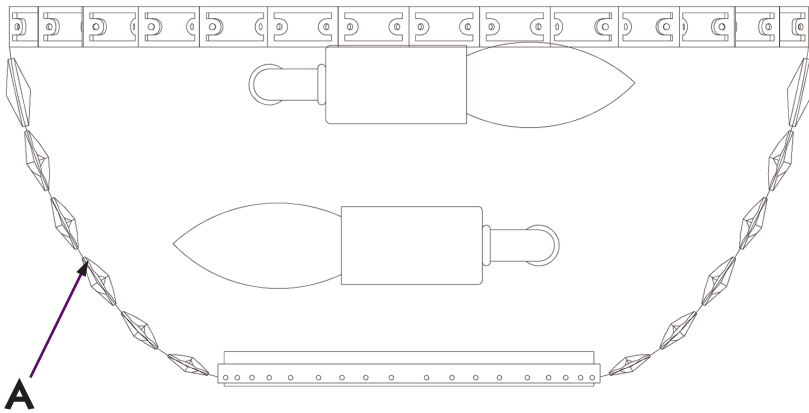

Instruction

Collection: Diamant crystal
Series: Basfor
Model: DIA100-WL-02-G
Wall

– Wall

2 x E14 (60w)

MAYTONI
DECORATIVE LIGHTING

www.maytoni.de