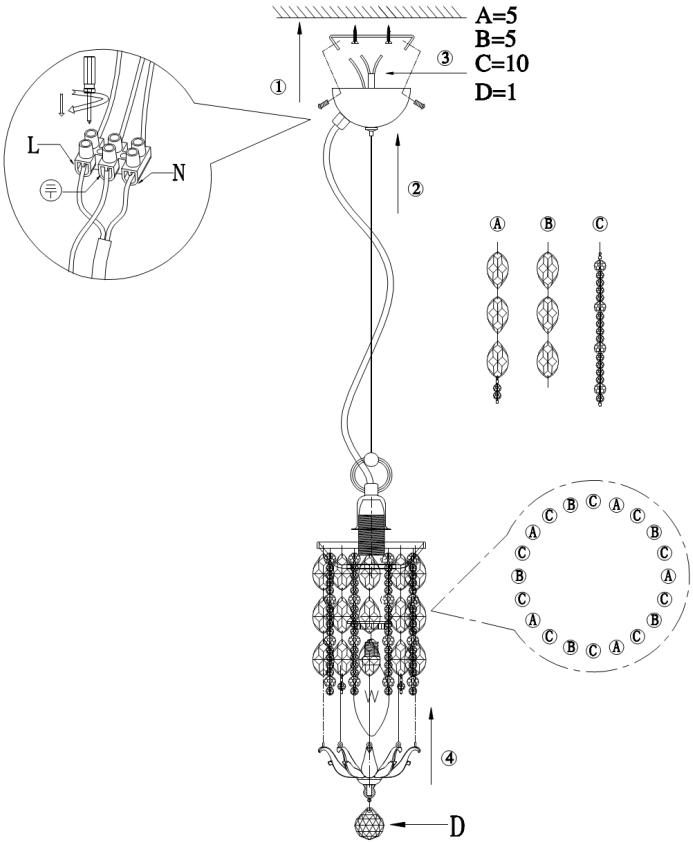

Instruction

Collection: DIAMANT CRYSTAL

Series: RONTA

Model: DIA107-PL-01-R

Ceiling

- Ceiling

1 x E14 (60W)

MAYTONI
DECORATIVE LIGHTING