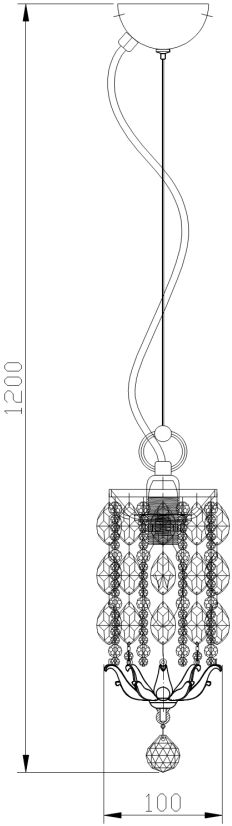

Instruction

Collection: DIAMANT CRYSTAL

Series: RONTA

Model: DIA107-PL-01-R

Ceiling

- Ceiling

1 x E14 (60W)

MAYTONI
DECORATIVE LIGHTING