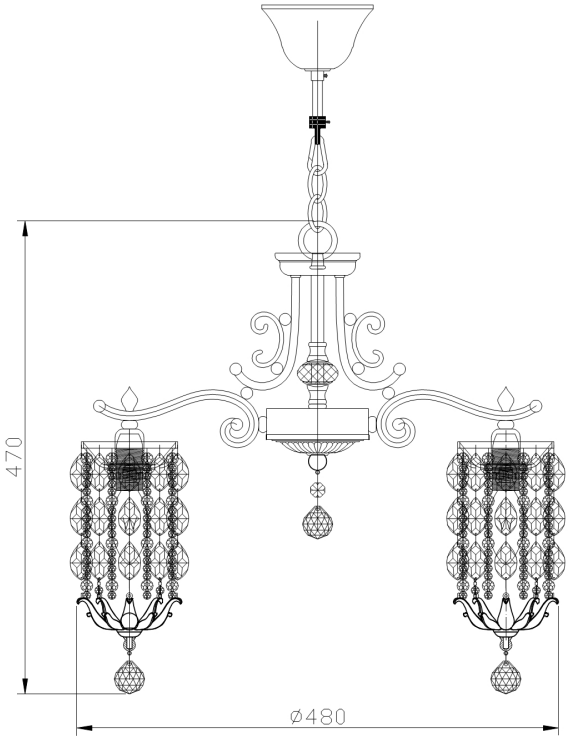

# Instruction

Collection: DIAMANT CRYSTAL

Series: RONTA

Model: DIA107-PL-05-R

Ceiling

A=25  
B=25  
C=50  
D=5  
E=1

- Ceiling

5 x E14 (60W)