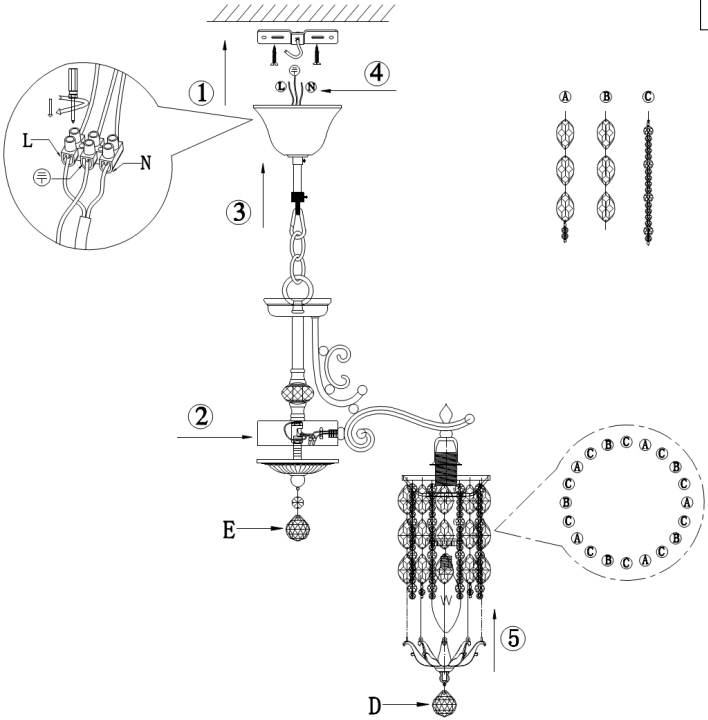

# Instruction

Collection: DIAMANT CRYSTAL

Series: RONTA

Model: DIA107-PL-05-R

Ceiling

A=25  
B=25  
C=50  
D=5  
E=1

- Ceiling

5 x E14 (60W)