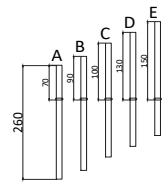

FREYA
TRADITION OF QUALITY

Instruction

FR10008PL-L46G

MAX 46W
2200 Lumen

Model: FR10008PL-L46G
Collection: LED Market

Pendant Lamps