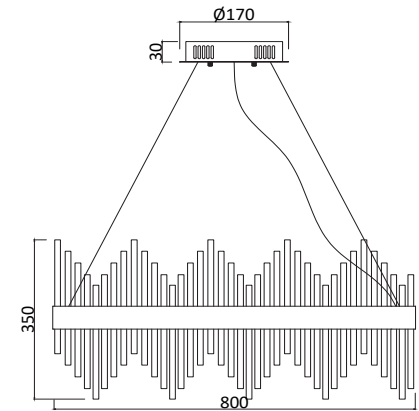

FREYA
TRADITION OF QUALITY

Instruction

FR10008PL-L46G

MAX 46W
2200 Lumen

Model: FR10008PL-L46G
Collection: LED Market

Pendant Lamps