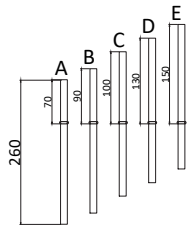

FREYA
TRADITION OF QUALITY

Instruction

FR10008PL-L46G

MAX 46W
2200 Lumen

Model: FR10008PL-L46G
Collection: LED Market

Pendant Lamps