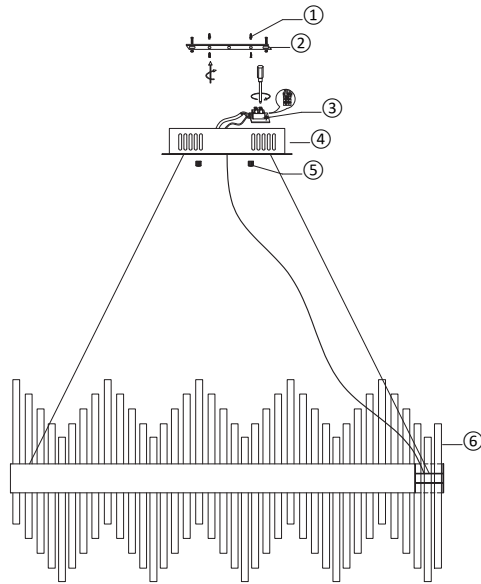

FREYA
TRADITION OF QUALITY

Instruction

FR10008PL-L46G

MAX 46W
2200 Lumen

Model: FR10008PL-L46G
Collection: LED Market

Pendant Lamps