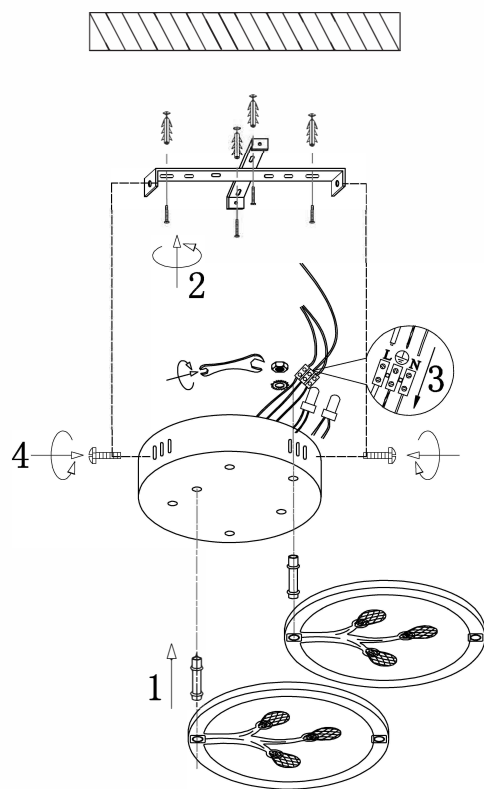

Instruction

FR10017CL-L92W

MAX 92W
9700 Lumen

Model: FR10017CL-L92W
Collection: LED Market

Ceiling Lamps