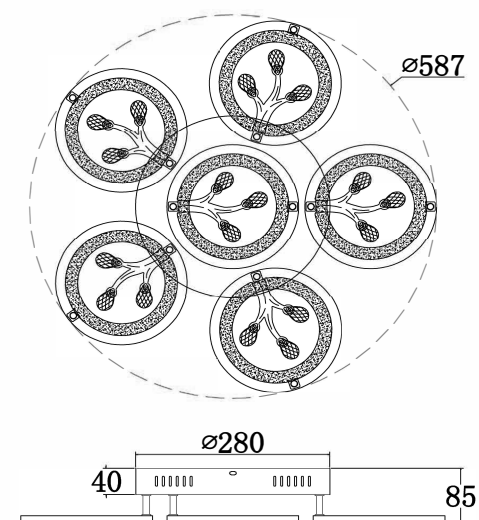

Instruction

FR10017CL-L92W

MAX 92W
9700 Lumen

Model: FR10017CL-L92W
Collection: LED Market

Ceiling Lamps