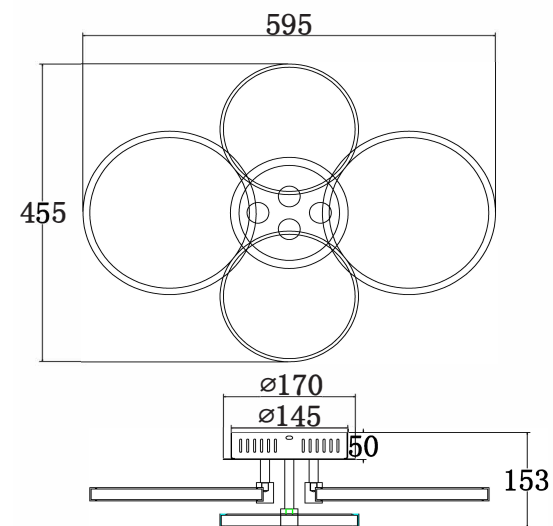

Instruction

FR10018CL-L40W

MAX 40W
3600 Lumen

Model: FR10018CL-L40W
Collection: LED Market

Ceiling Lamps