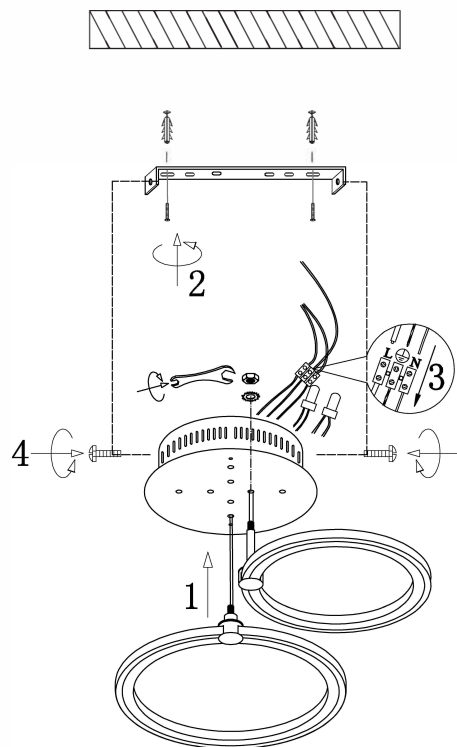

Instruction

FR10018CL-L40W

MAX 40W
3600 Lumen

Model: FR10018CL-L40W
Collection: LED Market

Ceiling Lamps