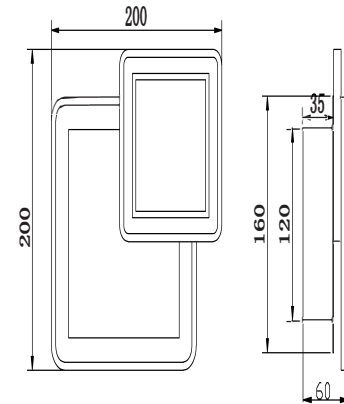

# Instruction

FR10027WL-L13B

MAX 13W  
1100 Lumen

Model: FR10027WL-L13B  
Collection: LED Market

Wall Lamps