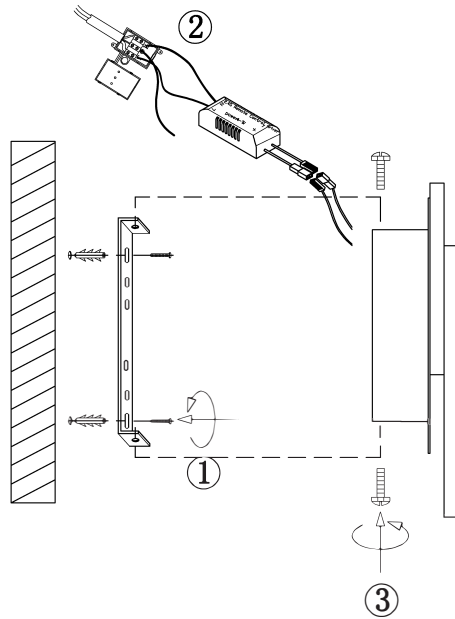

# Instruction

FR10027WL-L13B

MAX 13W  
1100 Lumen

Model: FR10027WL-L13B  
Collection: LED Market

Wall Lamps