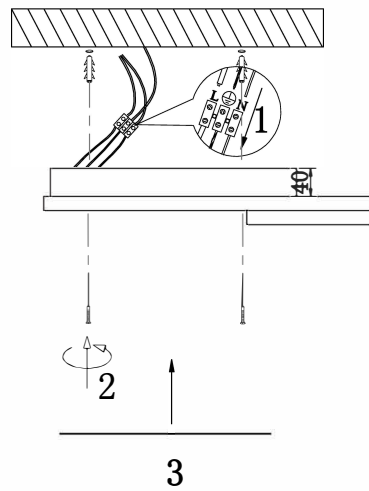

FREYA
TRADITION OF QUALITY

Instruction

FR10028CL-L80W

MAX 80W
6100 Lumen

Model: FR10028CL-L80W
Collection: LED Market

Ceiling Lamps