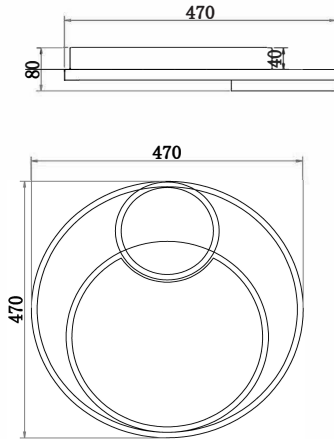

FREYA
TRADITION OF QUALITY

Instruction

FR10028CL-L80W

MAX 80W
6100 Lumen

Model: FR10028CL-L80W
Collection: LED Market

Ceiling Lamps