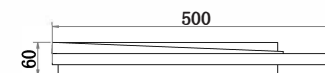

# Instruction

FR10032CL-L98W

MAX 98W  
7500 Lumen

Model: FR10032CL-L98W  
Collection: LED Market

Ceiling Lamps