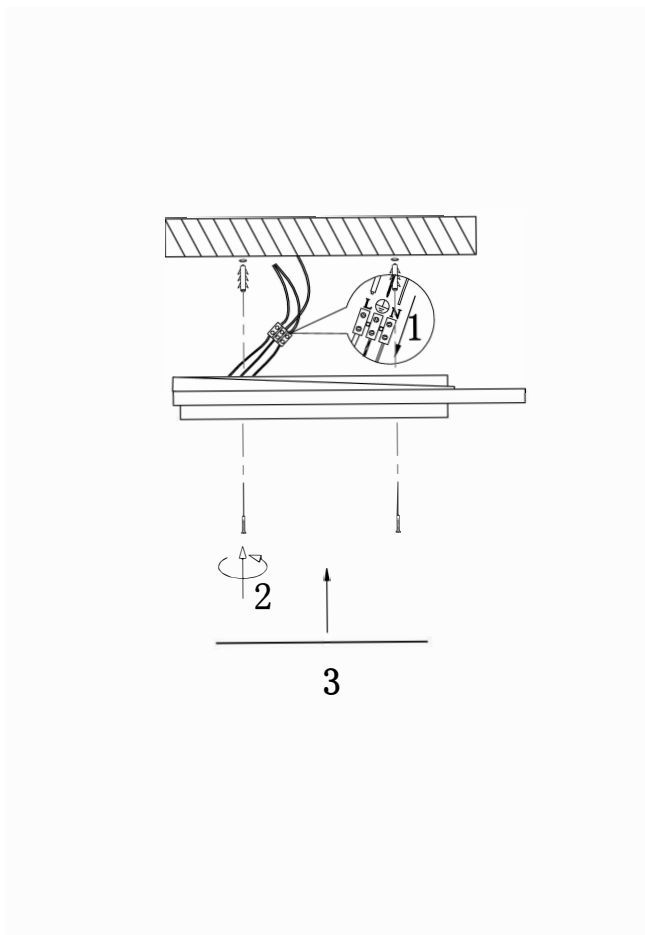

# Instruction

FR10032CL-L98W

MAX 98W  
7500 Lumen

Model: FR10032CL-L98W  
Collection: LED Market

Ceiling Lamps