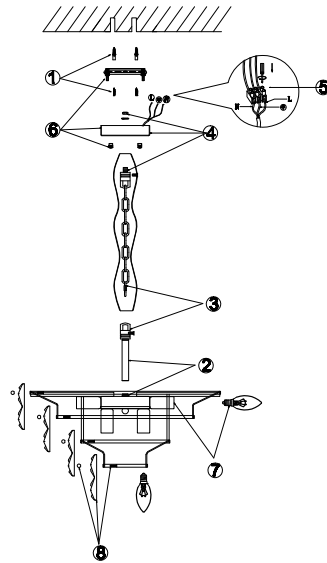

# Instruction

FR1004PL-09CH

9 x E14 (60W)

Model: FR1004PL-09CH  
Collection: Crystal  
Series: New Series 004

Pendant Lamps