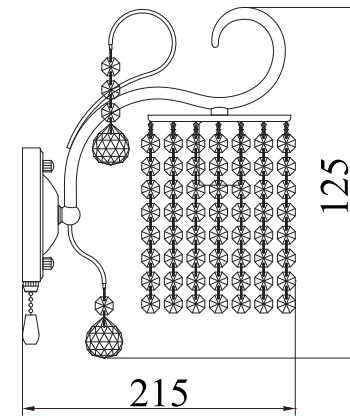

FREYA
TRADITION OF QUALITY

INSTRUCTION

MODEL: FR1127-WL-01-CH
SCONCE

A - 21
B - 1
C - 1

1 x E14(40w)

FREYA-LIGHT.COM