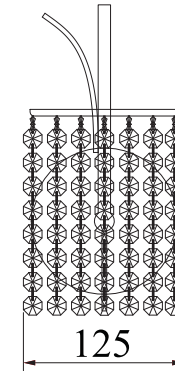

FREYA
TRADITION OF QUALITY

INSTRUCTION

MODEL: FR1127-WL-01-CH
SCONCE

A - 21
B - 1
C - 1

1 x E14(40w)

FREYA-LIGHT.COM