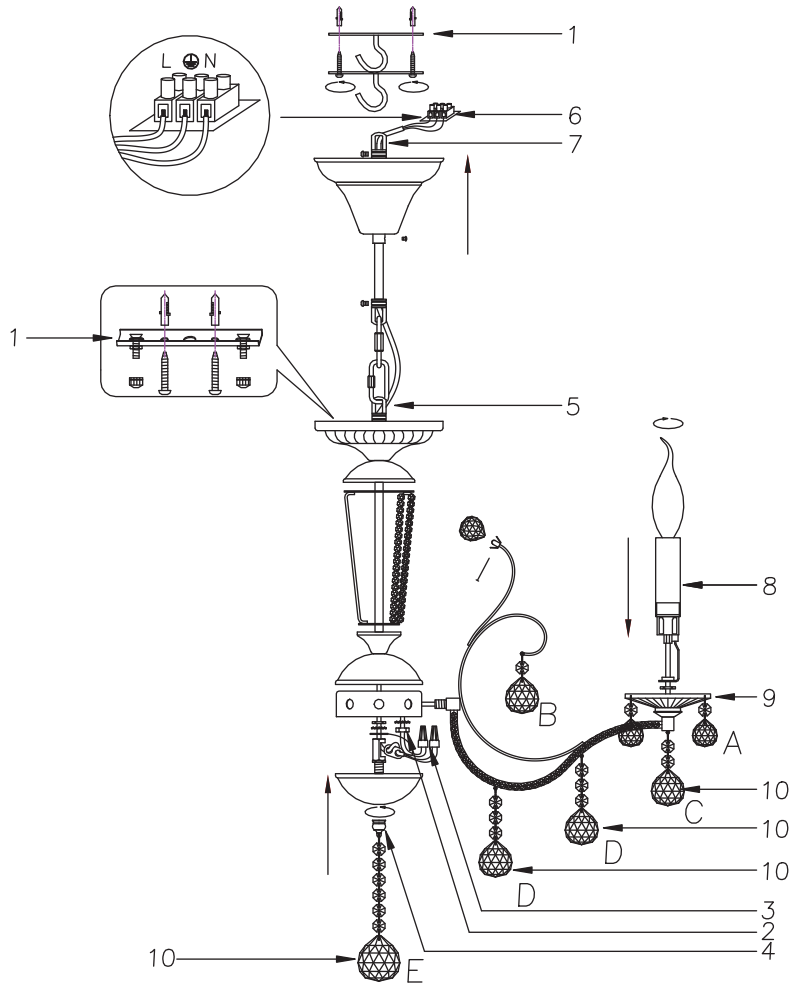

FREYA
TRADITION OF QUALITY

INSTRUCTION

MODEL: FR1130-PL-08-G
SCONCE

- A- 32
- B- 8
- C- 8
- D- 16
- E- 1

8 x E14 (40w)

FREYA-LIGHT.COM