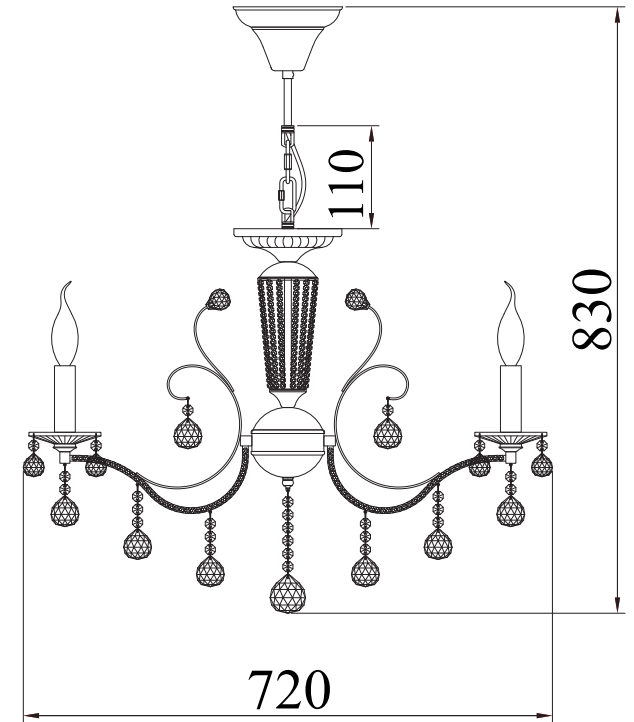

FREYA
TRADITION OF QUALITY

INSTRUCTION

MODEL: FR1130-PL-08-G
SCONCE

- A- 32
- B- 8
- C- 8
- D- 16
- E- 1

8 x E14 (40w)

FREYA-LIGHT.COM