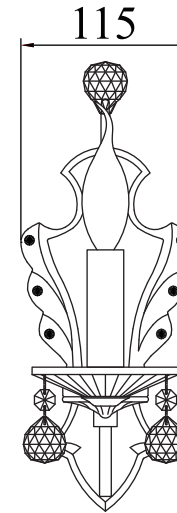

FREYA
TRADITION OF QUALITY

INSTRUCTION

MODEL: FR1130-WL-01-G
SCONCE

A - 5
B - 1
C - 1

1 x E14 (40w)

FREYA-LIGHT.COM