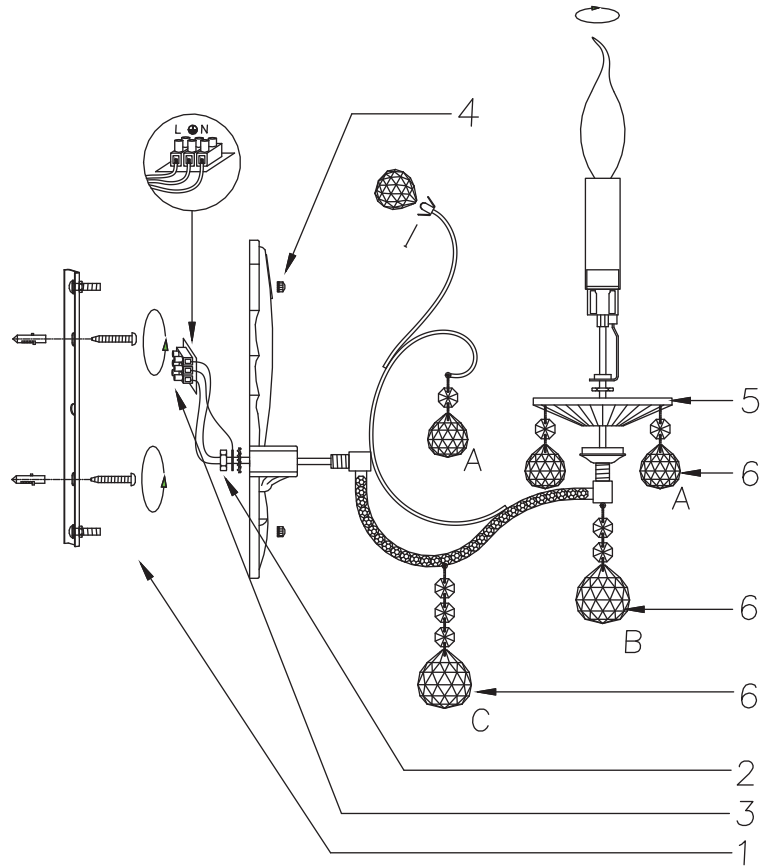

FREYA
TRADITION OF QUALITY

INSTRUCTION

MODEL: FR1130-WL-01-G
SCONCE

A - 5
B - 1
C - 1

1 x E14 (40w)

FREYA-LIGHT.COM