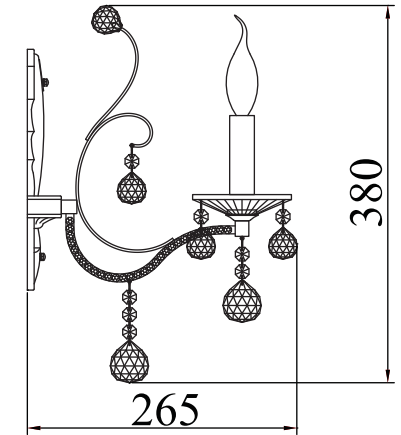

FREYA
TRADITION OF QUALITY

INSTRUCTION

MODEL: FR1130-WL-01-G
SCONCE

A - 5
B - 1
C - 1

1 x E14 (40w)

FREYA-LIGHT.COM