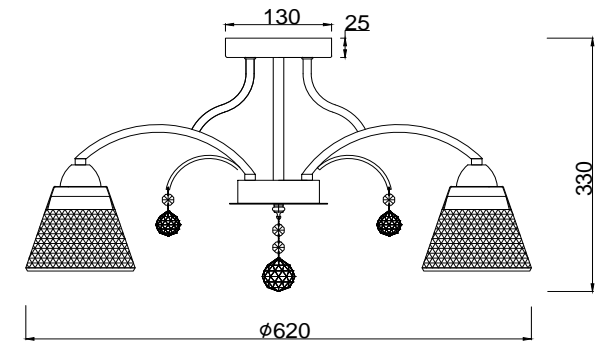

# Instruction

FR2011CL-05CH

5 x E14 (40W)

Model: FR2011CL-05CH

Series: Enrica

Ceiling Lamps