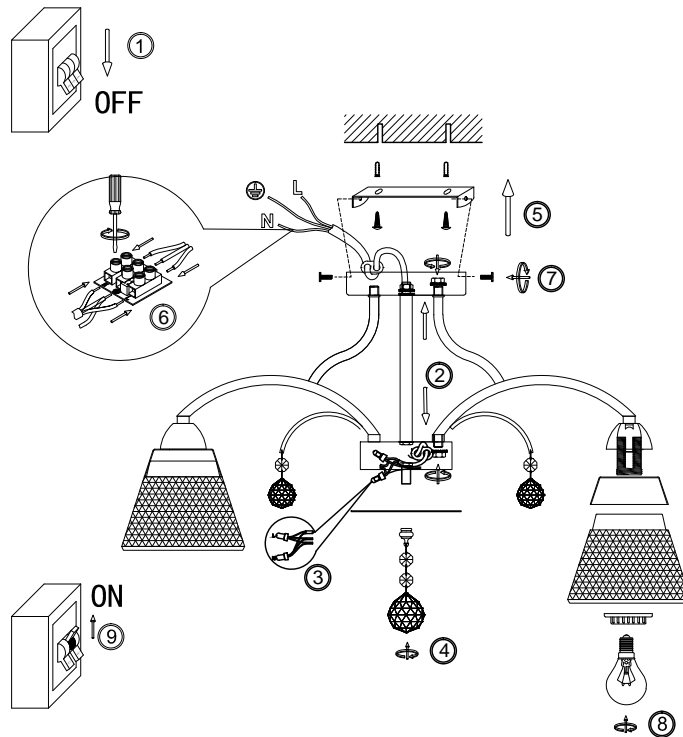

# Instruction

FR2011CL-05CH

5 x E14 (40W)

Model: FR2011CL-05CH

Series: Enrica

Ceiling Lamps