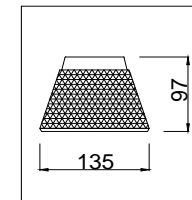

# Instruction

FR2011CL-05CH

5 x E14 (40W)

Model: FR2011CL-05CH

Series: Enrica

Ceiling Lamps