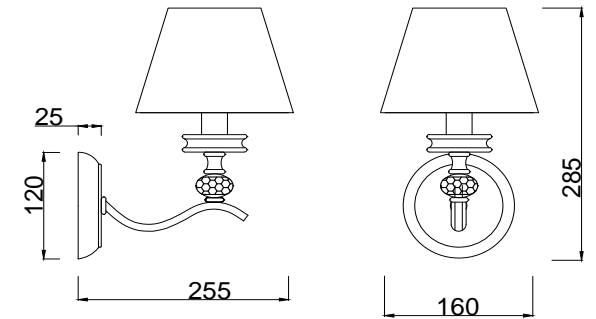

FREYA
TRADITION OF QUALITY

Instruction

FR2016WL-01BZ

1 x E14 (40W)

Model: FR2016WL-01BZ

Series: Alessandra

Wall Lamps