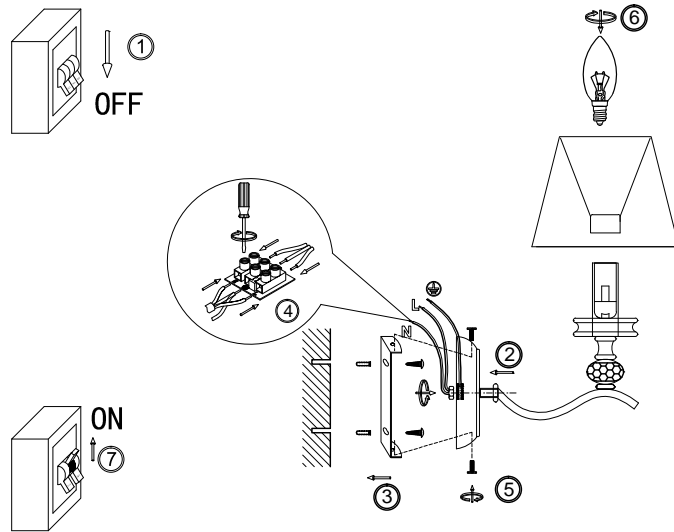

FREYA
TRADITION OF QUALITY

Instruction

FR2016WL-01BZ

1 x E14 (40W)

Model: FR2016WL-01BZ

Series: Alessandra

Wall Lamps