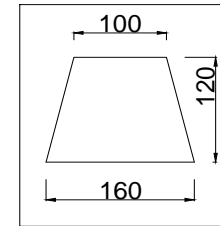

FREYA
TRADITION OF QUALITY

Instruction

FR2016WL-01BZ

1 x E14 (40W)

Model: FR2016WL-01BZ

Series: Alessandra

Wall Lamps