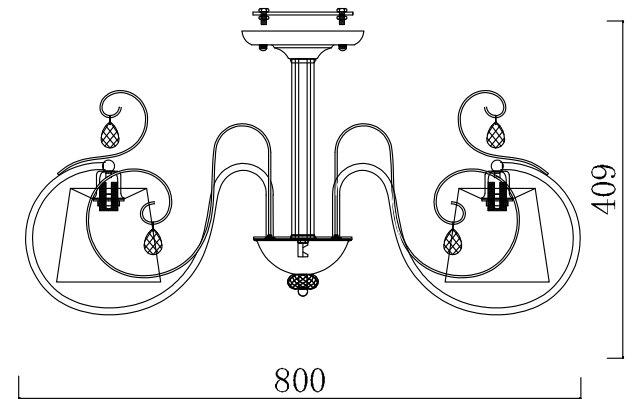

FREYA
TRADITION OF QUALITY

INSTRUCTION

MODEL: FR2020-PL-06-BZ
CHANDELIER

6 X E14 (40W)

FREYA-LIGHT.COM