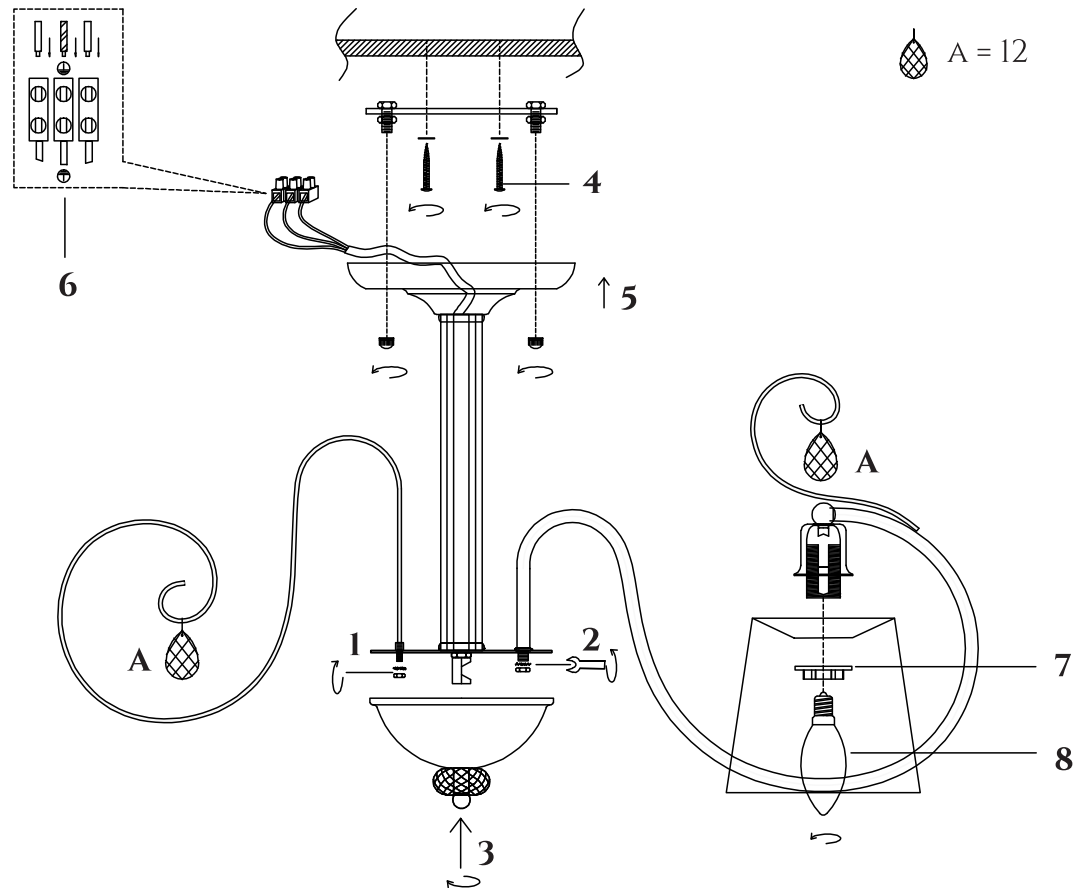

FREYA
TRADITION OF QUALITY

INSTRUCTION

MODEL: FR2020-PL-06-BZ
CHANDELIER

6 X E14 (40W)

FREYA-LIGHT.COM