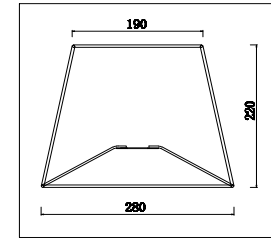

FREYA
TRADITION OF QUALITY

Instruction

FR2020-TL-01-BG

1 x E14 (40W)

Table Lamps

Model: FR2020-TL-01-BG

Series: Simone