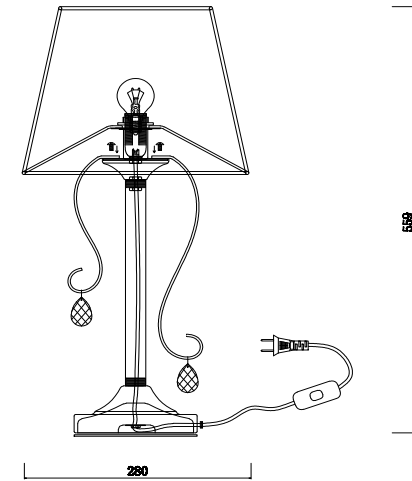

FREYA
TRADITION OF QUALITY

Instruction

FR2020-TL-01-BG

1 x E14 (40W)

Table Lamps

Model: FR2020-TL-01-BG

Series: Simone