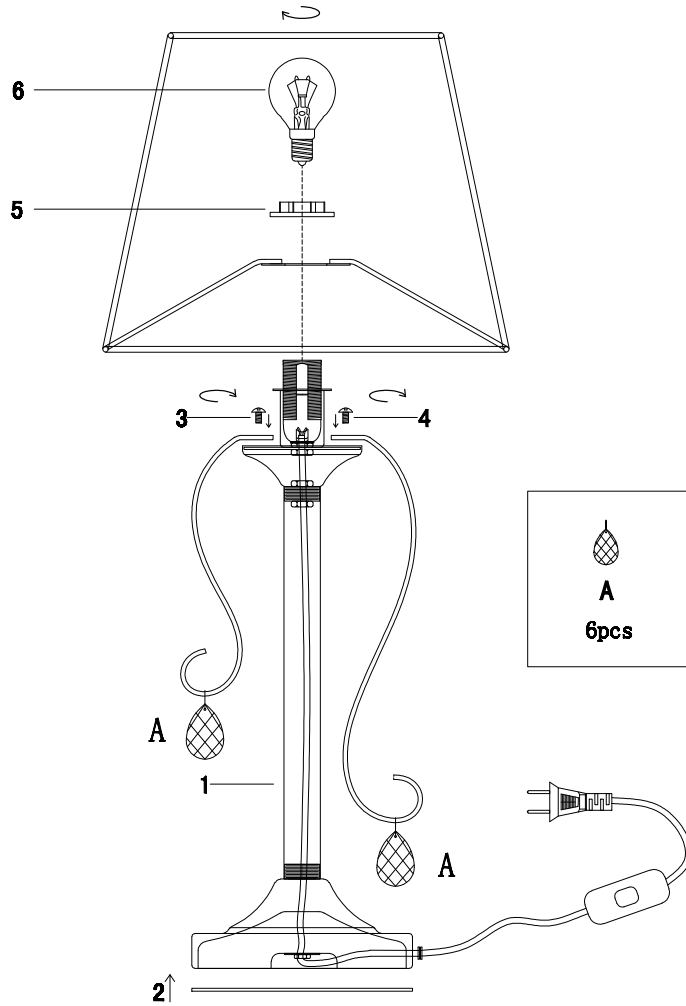

FREYA
TRADITION OF QUALITY

Instruction

FR2020-TL-01-BG

1 x E14 (40W)

Table Lamps

Model: FR2020-TL-01-BG

Series: Simone