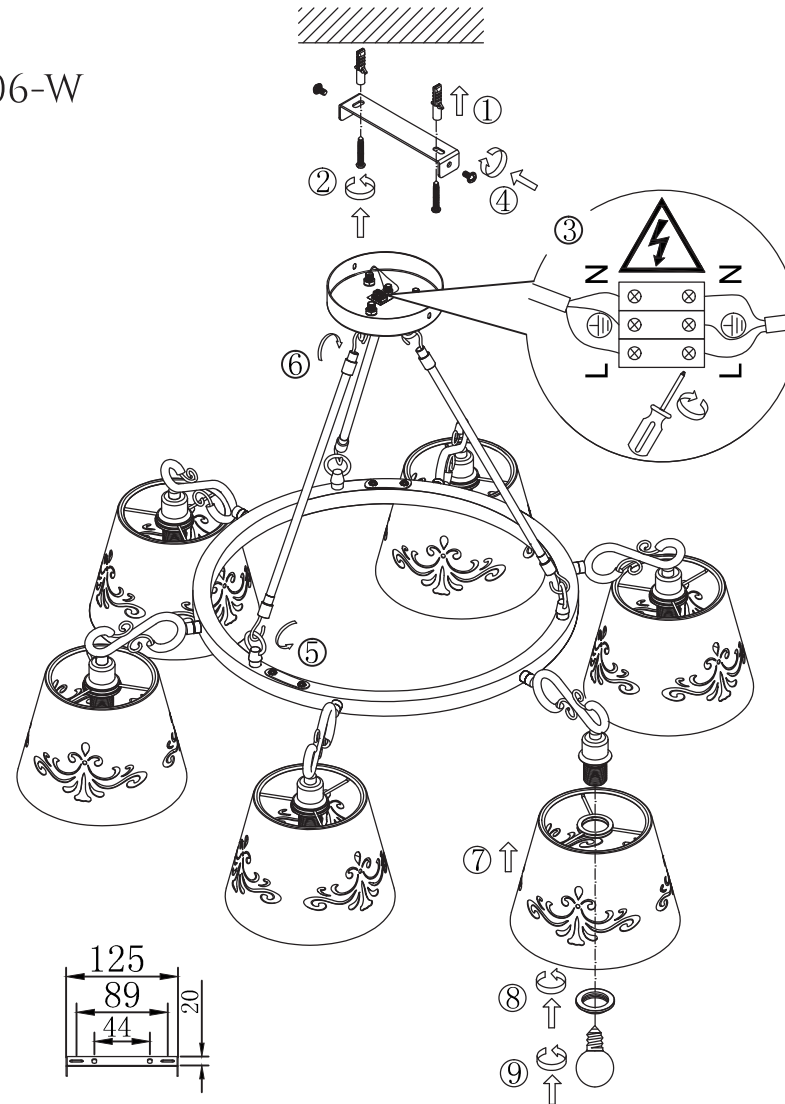

FREYA
TRADITION OF QUALITY

INSTRUCTION

MODEL: FR2259-PL-06-W
PENDANT LAMP

6 x E14 (40W)

FREYA-LIGHT.COM