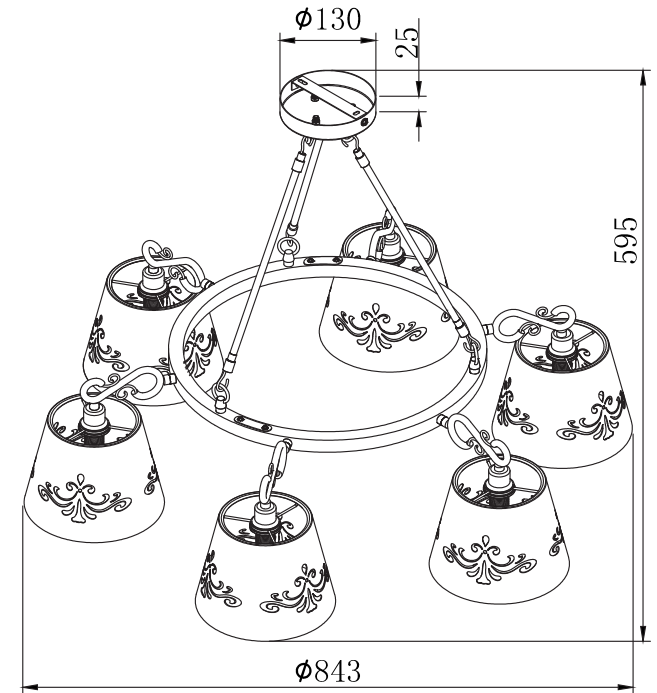

FREYA
TRADITION OF QUALITY

INSTRUCTION

MODEL: FR2259-PL-06-W
PENDANT LAMP

6 x E14 (40W)

FREYA-LIGHT.COM