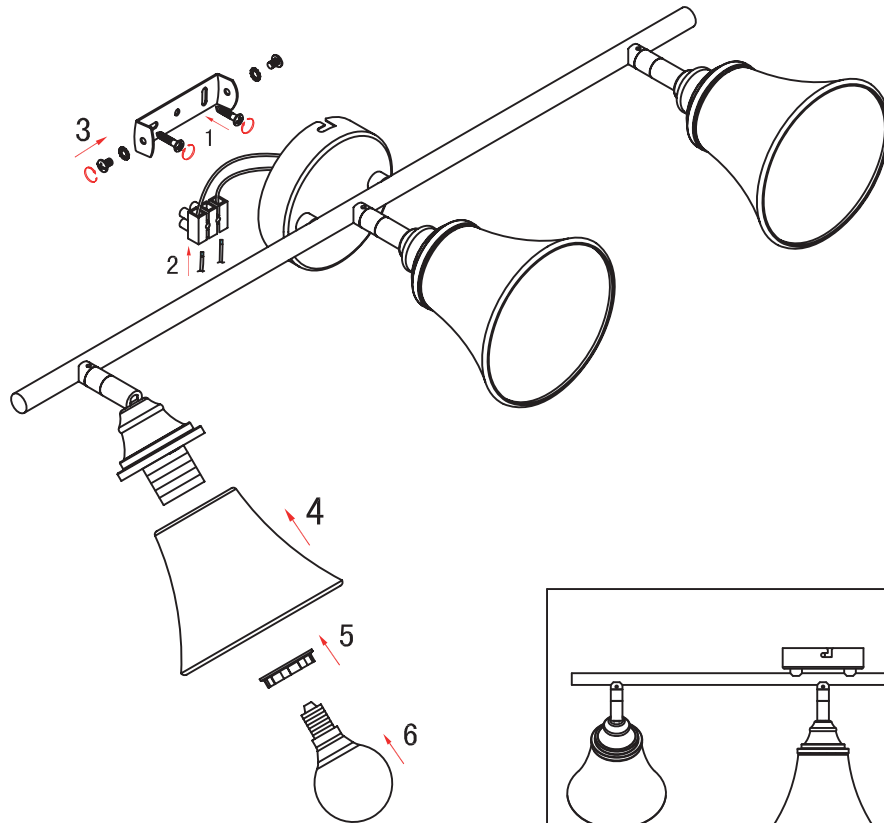

FREYA
TRADITION OF QUALITY

INSTRUCTION

MODEL: FR2272-CW-03-BS

3 X E14 (40W)

FREYA-LIGHT.COM