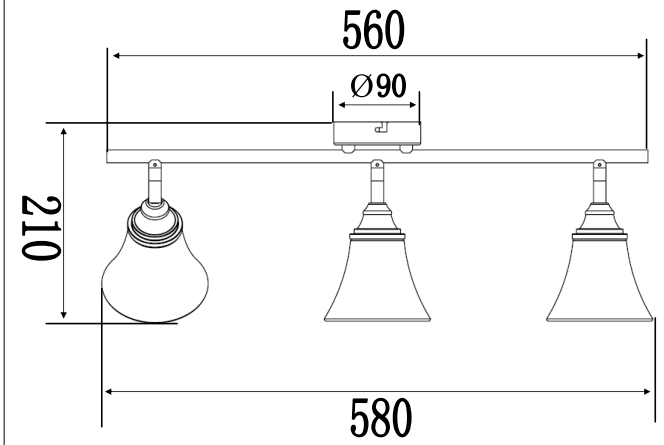

FREYA
TRADITION OF QUALITY

INSTRUCTION

MODEL: FR2272-CW-03-BS

3 X E14 (40W)

FREYA-LIGHT.COM