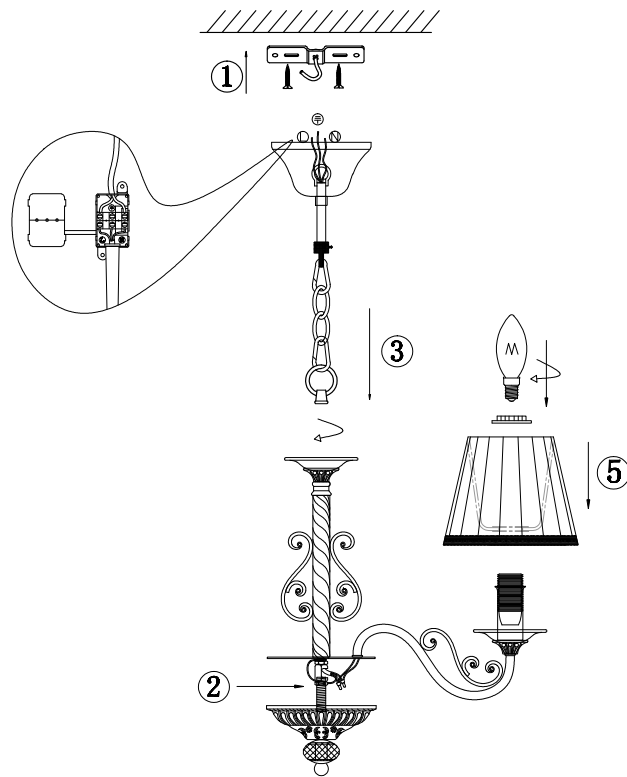

FREYA
TRADITION OF QUALITY

Instruction

FR2290PL-05W

5 x E14 (40W)

Model: FR2290PL-05W
Series: Sunrise

Ceiling Lamps