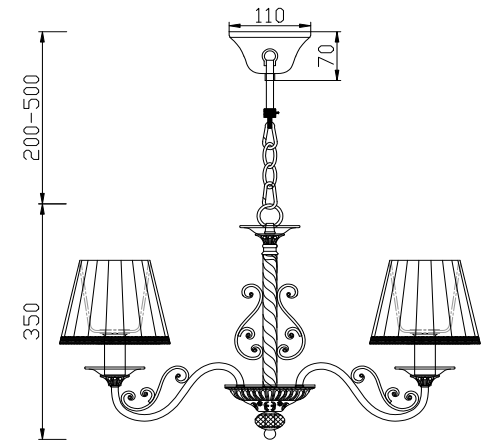

FREYA
TRADITION OF QUALITY

Instruction

FR2290PL-05W

5 x E14 (40W)

Model: FR2290PL-05W
Series: Sunrise

Ceiling Lamps