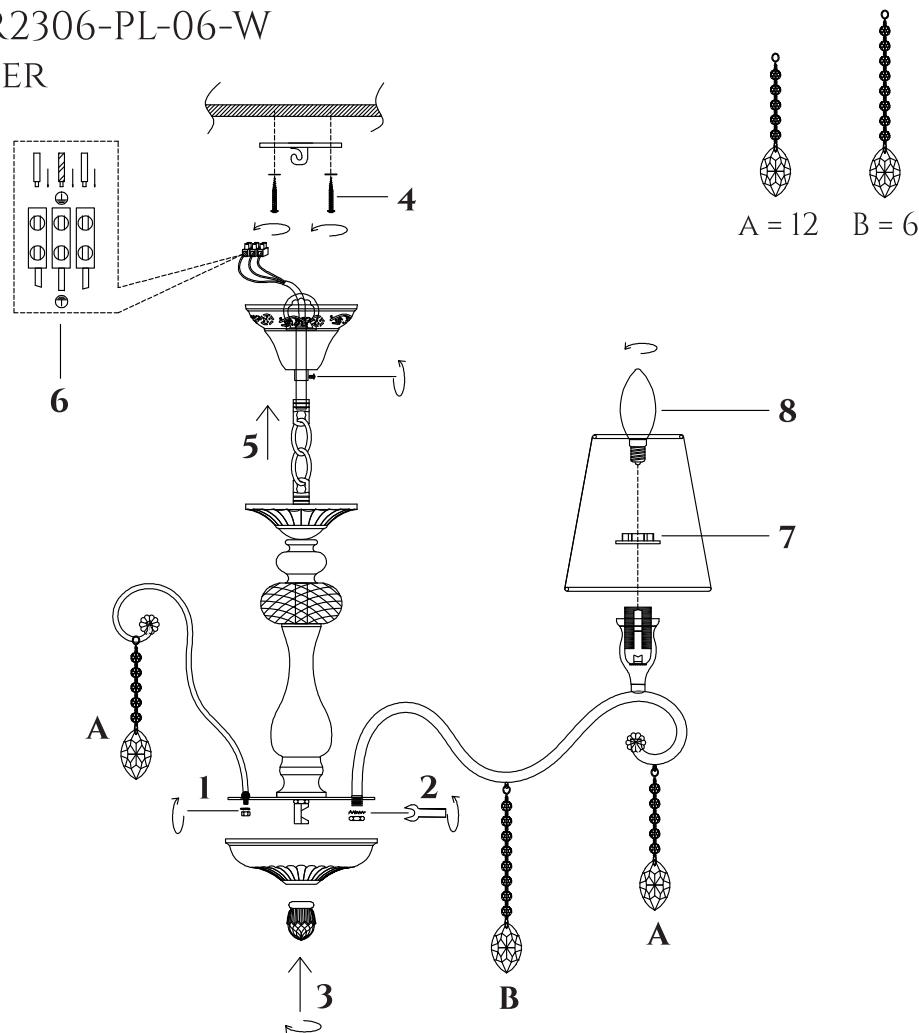

FREYA
TRADITION OF QUALITY

INSTRUCTION

MODEL: FR2306-PL-06-W
CHANDELIER

6 X E14 (40W)

FREYA-LIGHT.COM