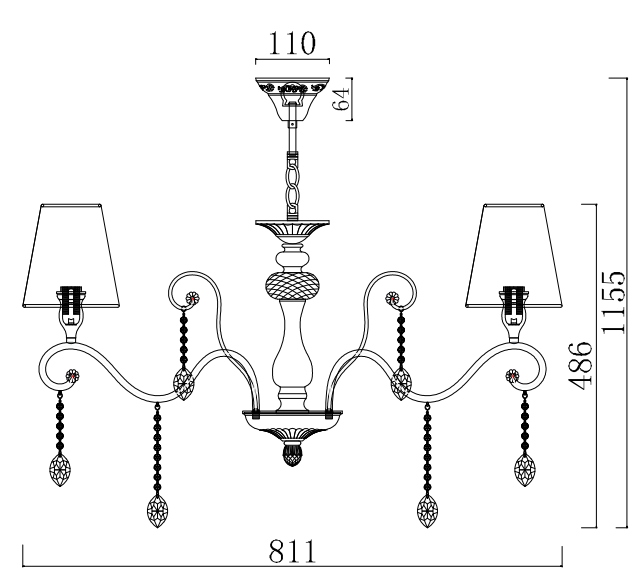

FREYA
TRADITION OF QUALITY

INSTRUCTION

MODEL: FR2306-PL-06-W
CHANDELIER

6 X E14 (40W)

FREYA-LIGHT.COM