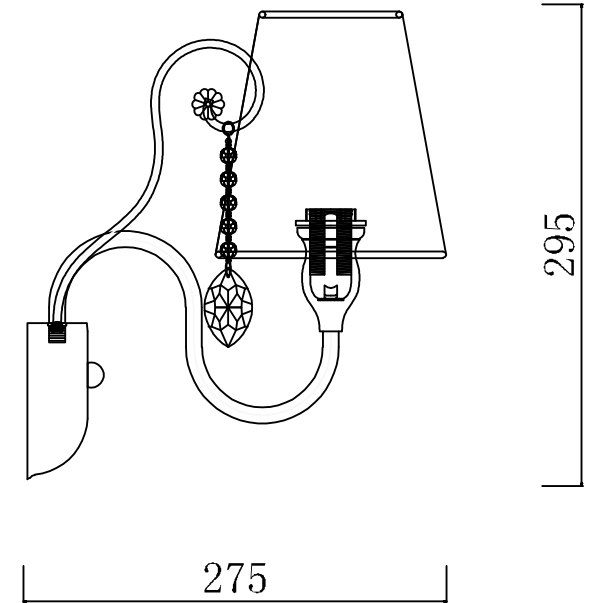

# INSTRUCTION

**MODEL:** FR2306-WL-01-W  
SCONCE

1 X E14 (40W)

FREYA-LIGHT.COM