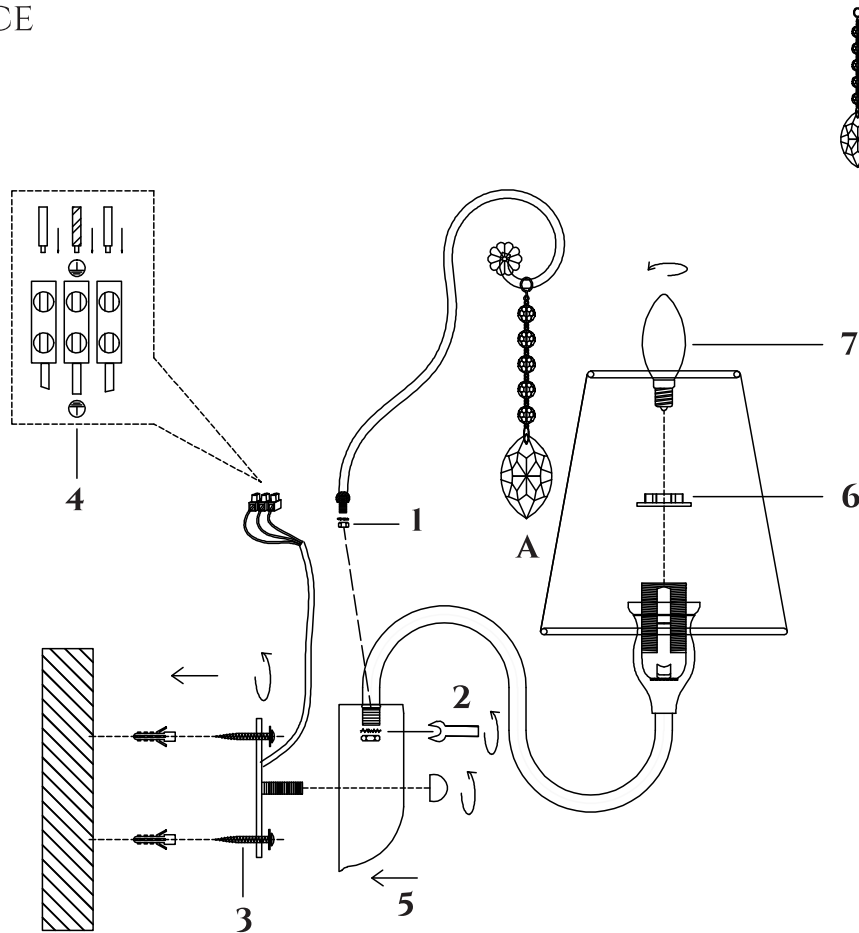

# INSTRUCTION

**MODEL:** FR2306-WL-01-W  
SCONCE

1 X E14 (40W)

FREYA-LIGHT.COM