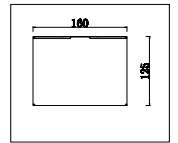

# Instruction

FR2539CL-06G

6 x E14 (40W)

Model: FR2539CL-06G  
Series: Ksenia

Ceiling Lamps