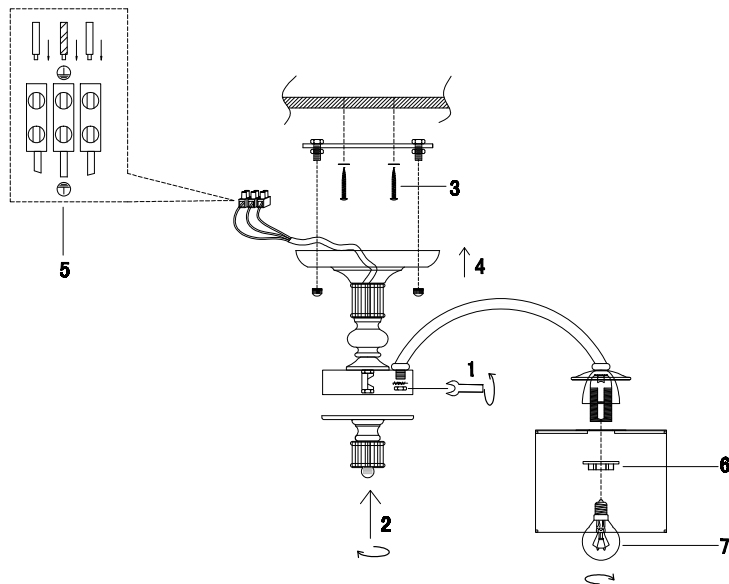

# Instruction

FR2539CL-06G

6 x E14 (40W)

Model: FR2539CL-06G  
Series: Ksenia

Ceiling Lamps