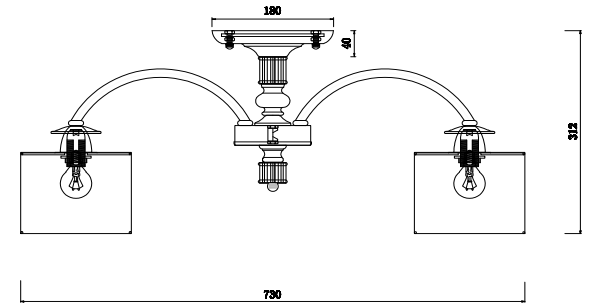

# Instruction

FR2539CL-06G

6 x E14 (40W)

Model: FR2539CL-06G  
Series: Ksenia

Ceiling Lamps