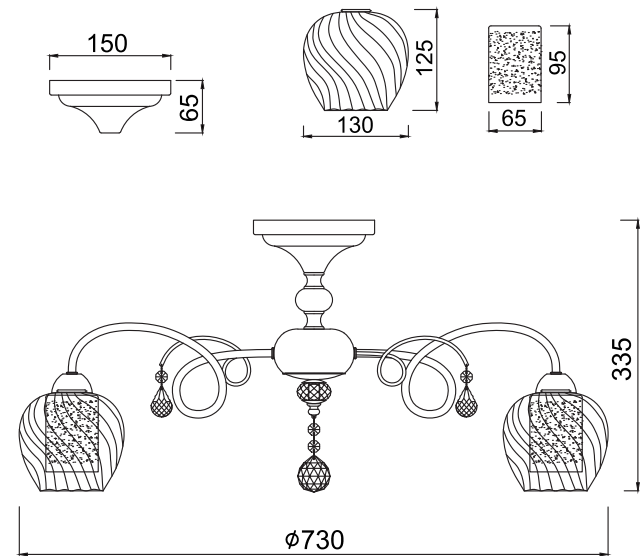

FREYA
TRADITION OF QUALITY

INSTRUCTION

MODEL: FR2663-PL-08-CH

8 X E14 (40W)

FREYA-LIGHT.COM