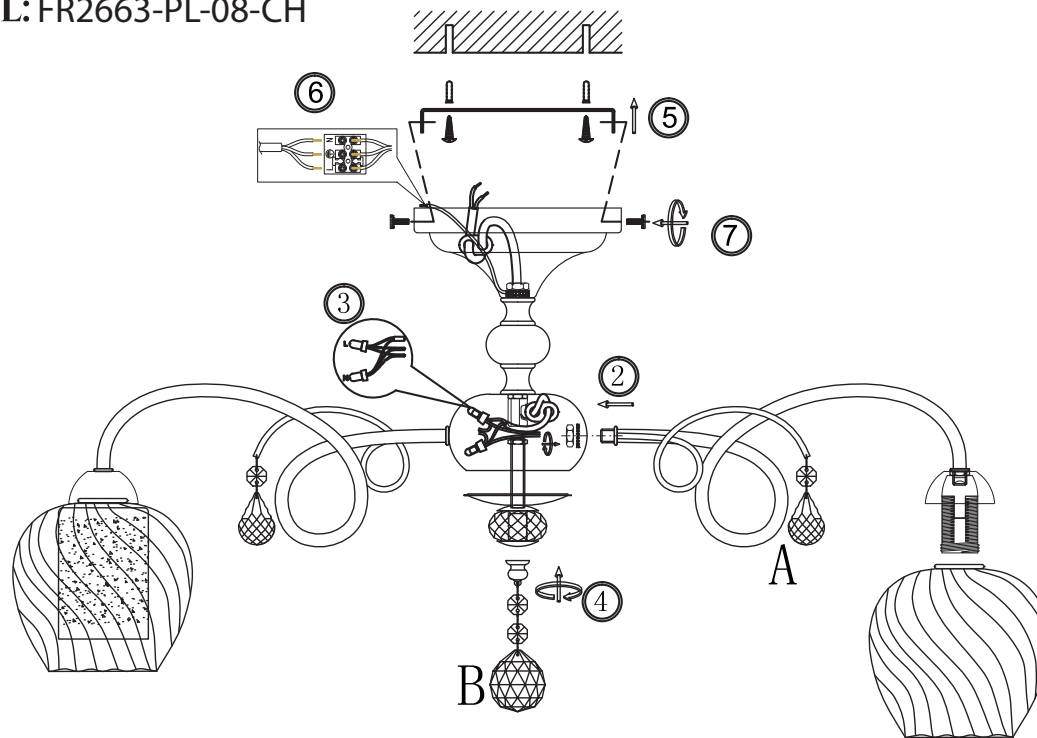

FREYA
TRADITION OF QUALITY

INSTRUCTION

MODEL: FR2663-PL-08-CH

8 X E14 (40W)

FREYA-LIGHT.COM