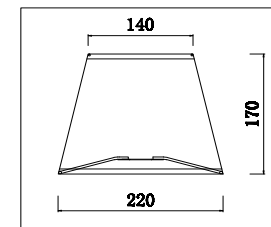

FREYA
TRADITION OF QUALITY

Instruction

FR2685TL-01BZ

1 x E14 (40W)

Model: FR2685TL-01BZ
Series: Inessa

Table Lamps