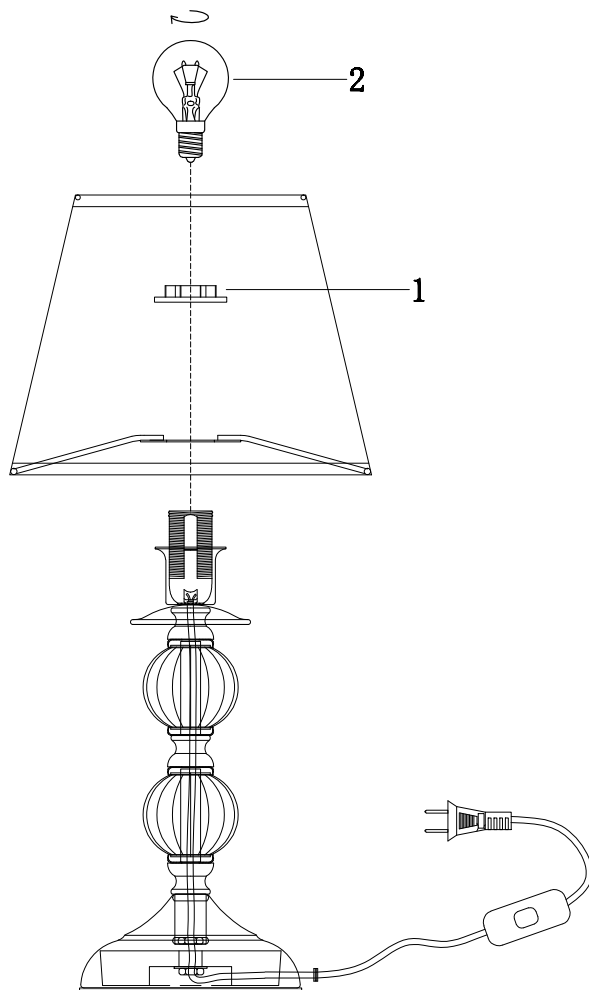

FREYA
TRADITION OF QUALITY

Instruction

FR2685TL-01BZ

1 x E14 (40W)

Model: FR2685TL-01BZ
Series: Inessa

Table Lamps