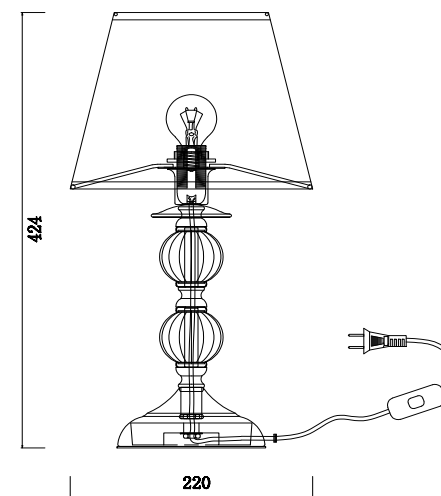

FREYA
TRADITION OF QUALITY

Instruction

FR2685TL-01BZ

1 x E14 (40W)

Model: FR2685TL-01BZ
Series: Inessa

Table Lamps