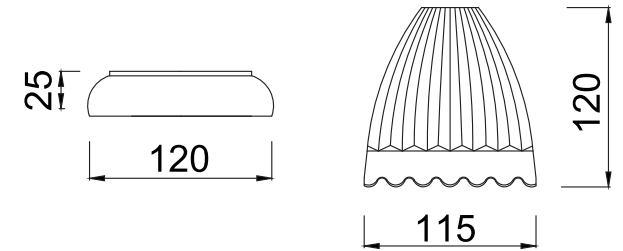

FREYA
TRADITION OF QUALITY

INSTRUCTION

MODEL: FR2757-WL-01-BZ
SCONCE

1 X E14 (40W)

FREYA-LIGHT.COM