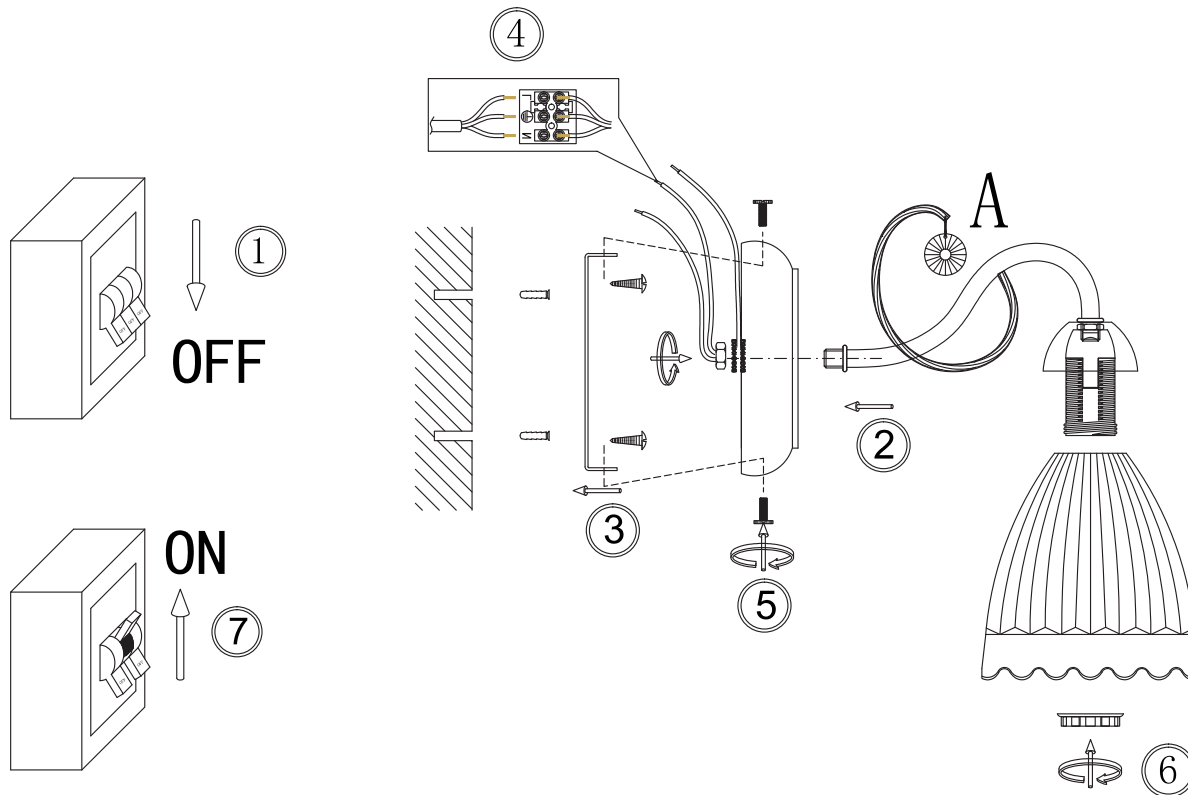

FREYA
TRADITION OF QUALITY

INSTRUCTION

MODEL: FR2757-WL-01-BZ
SCONCE

1 X E14 (40W)

FREYA-LIGHT.COM