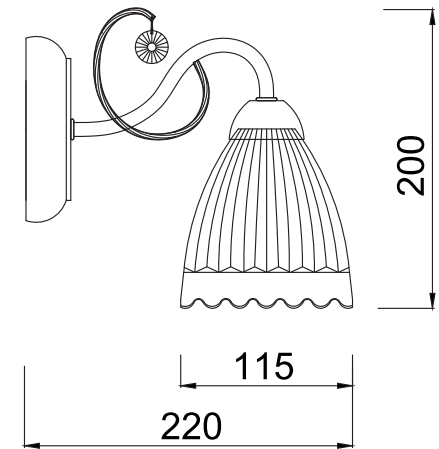

FREYA
TRADITION OF QUALITY

INSTRUCTION

MODEL: FR2757-WL-01-BZ
SCONCE

1 X E14 (40W)

FREYA-LIGHT.COM