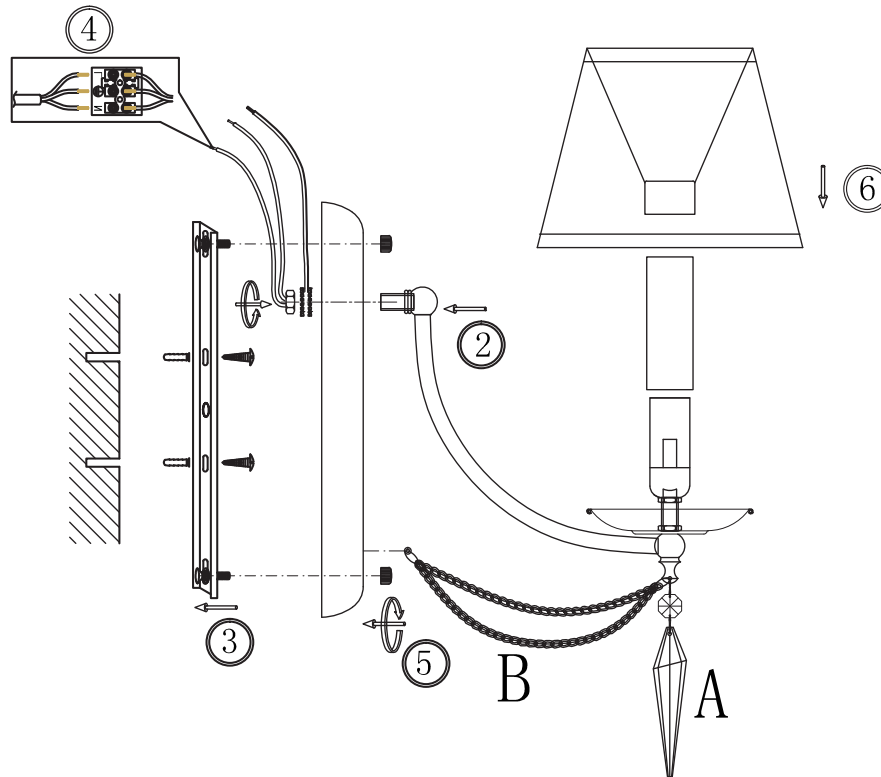

# INSTRUCTION

**MODEL:** FR2908-WL-01-BZ  
SCONCE

OFF

ON

1 X E14 (40W)

FREYA-LIGHT.COM