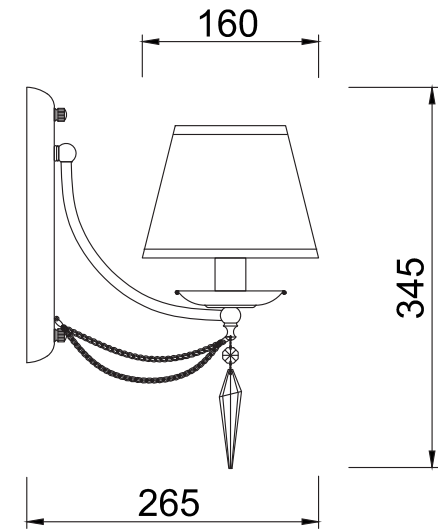

# INSTRUCTION

**MODEL:** FR2908-WL-01-BZ  
SCONCE

OFF

ON

1 X E14 (40W)

FREYA-LIGHT.COM