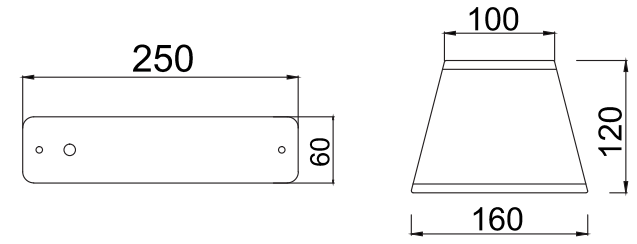

# INSTRUCTION

**MODEL:** FR2908-WL-01-BZ  
SCONCE

OFF

ON

1 X E14 (40W)

FREYA-LIGHT.COM