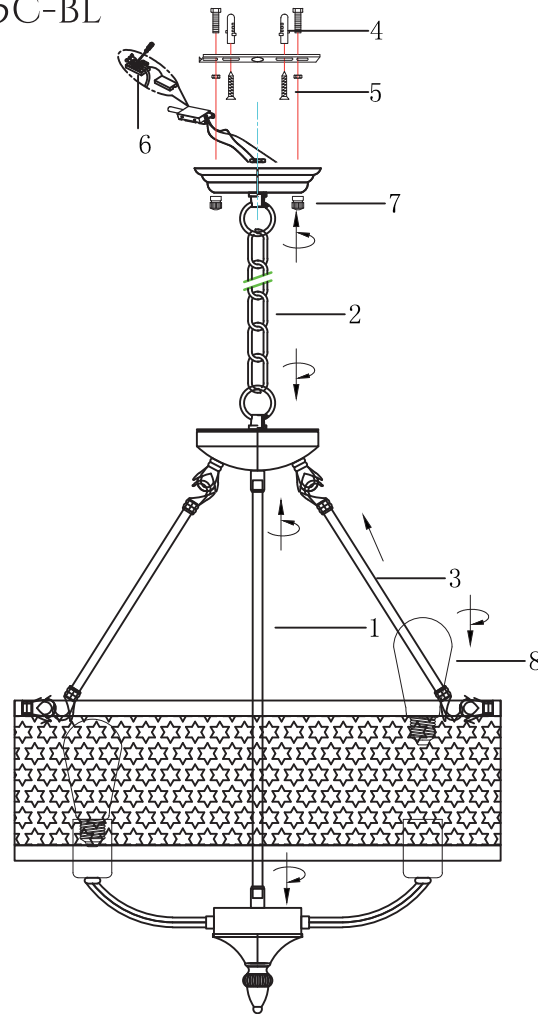

FREYA
TRADITION OF QUALITY

INSTRUCTION

MODEL: FR4166-PL-05C-BL
CHANDELIER

 5 x E27 (60W)

FREYA-LIGHT.COM