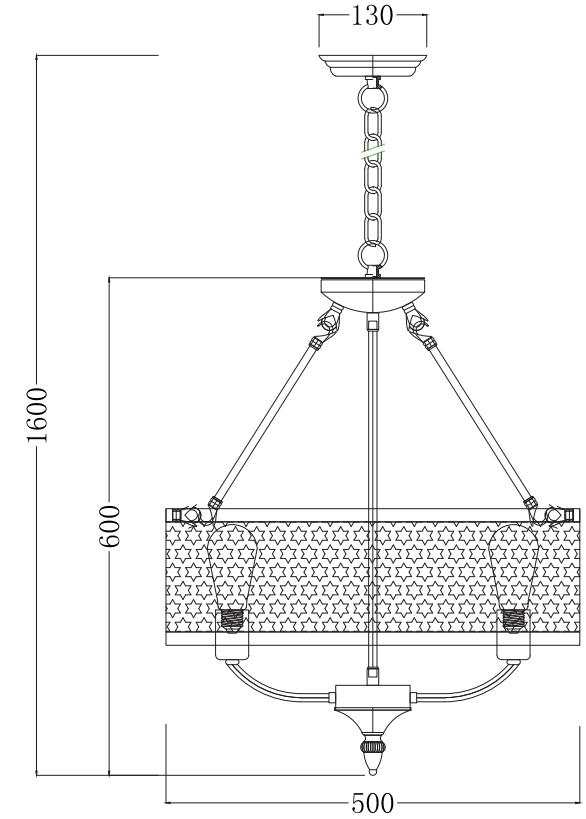

FREYA
TRADITION OF QUALITY

INSTRUCTION

MODEL: FR4166-PL-05C-BL
CHANDELIER

 5 x E27 (60W)

FREYA-LIGHT.COM