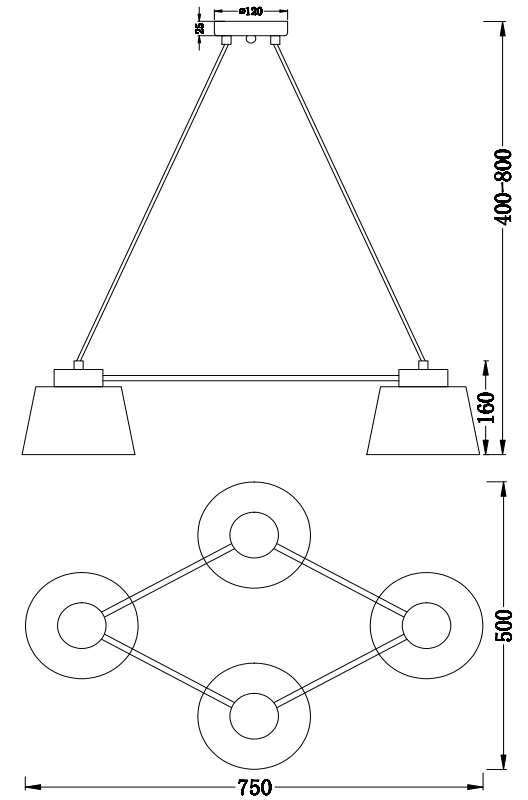

# Instruction

FR5004PL-04CH

4 x E27 (60W)

Model: FR5004PL-04CH

Series: Barbara

Ceiling Lamps