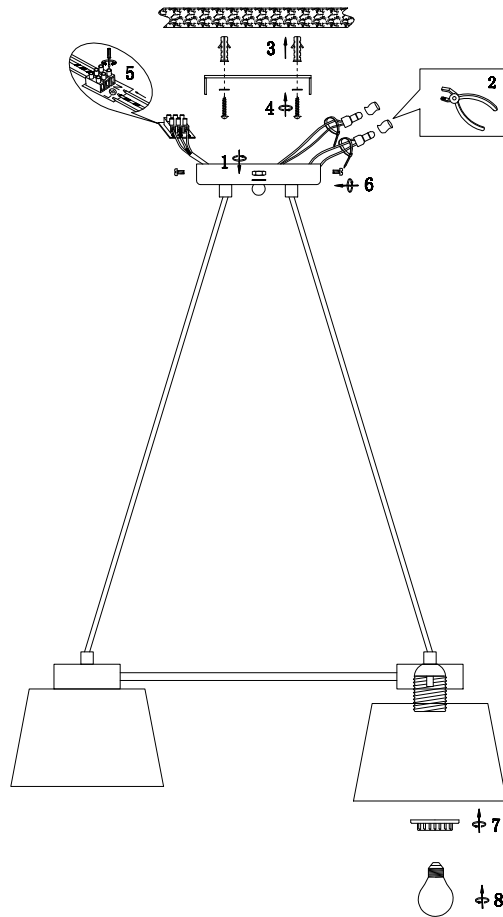

# Instruction

FR5004PL-04CH

4 x E27 (60W)

Model: FR5004PL-04CH

Series: Barbara

Ceiling Lamps