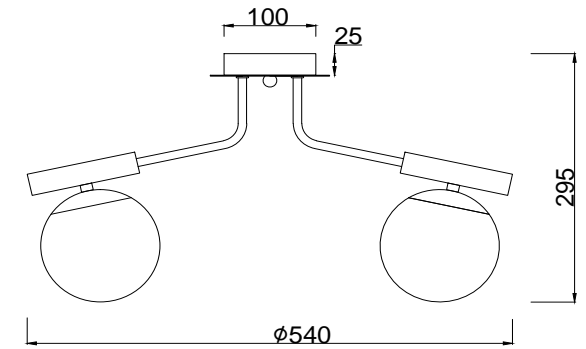

FREYA
TRADITION OF QUALITY

Instruction

FR5011CL-03B

OFF

ON

3 x E14 (40W)

Model: FR5011CL-03B

Series: Paolina