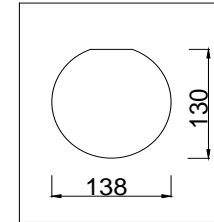

FREYA
TRADITION OF QUALITY

Instruction

FR5011CL-03B

OFF

ON

3 x E14 (40W)

Model: FR5011CL-03B

Series: Paolina