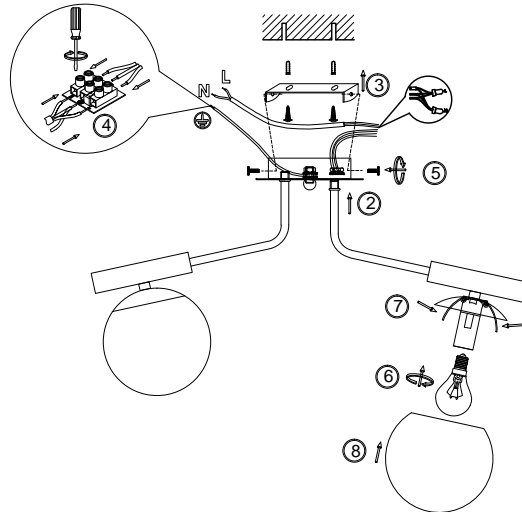

FREYA
TRADITION OF QUALITY

Instruction

FR5011CL-03B

OFF

ON

3 x E14 (40W)

Model: FR5011CL-03B

Series: Paolina